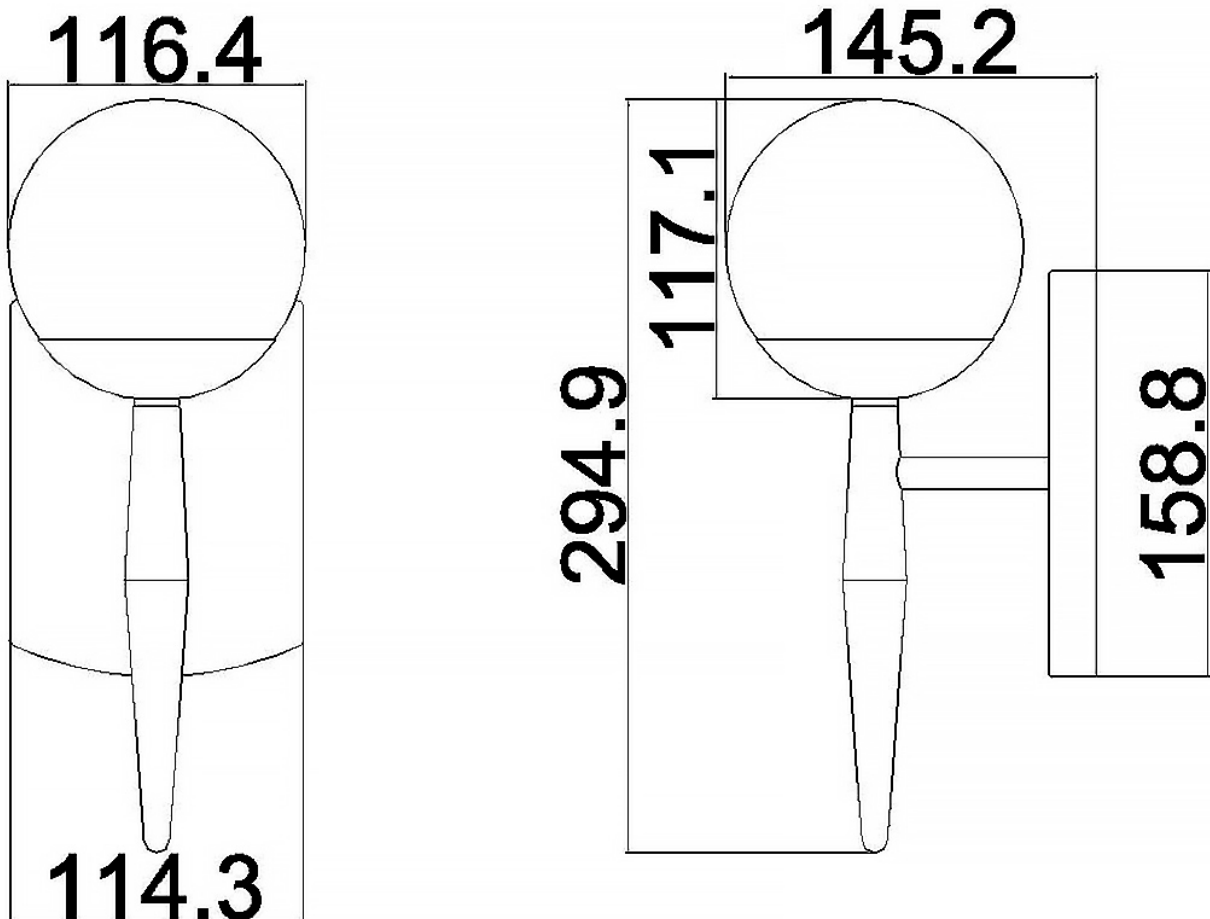

Elstead - Kichler - Jasper KL-JASPER1-BATH Wall Light

CONTACT