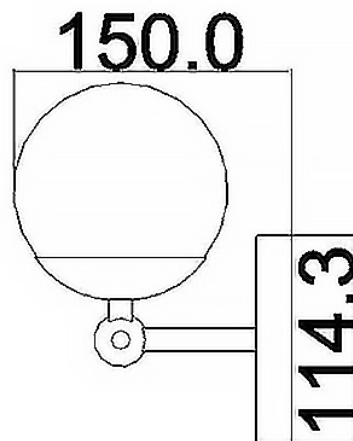

Elstead - Kichler - Jasper KL-JASPER3-BATH Wall Light

CONTACT