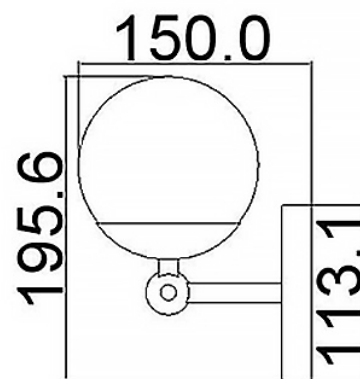

Elstead - Kichler - Jasper KL-JASPER4-BATH Wall Light

CONTACT