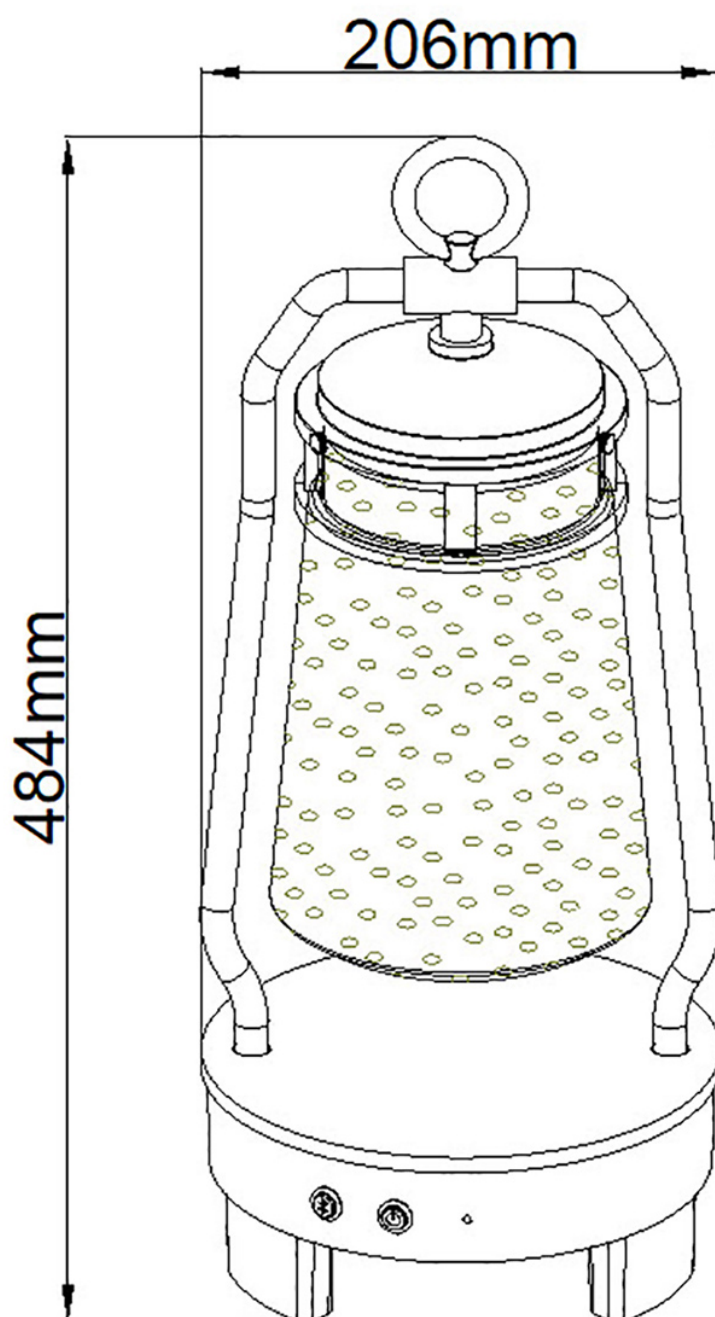

Elstead - Kichler - Lyndon KL-LYNDON-BT-A-BK Bluetooth Lantern

CONTACT