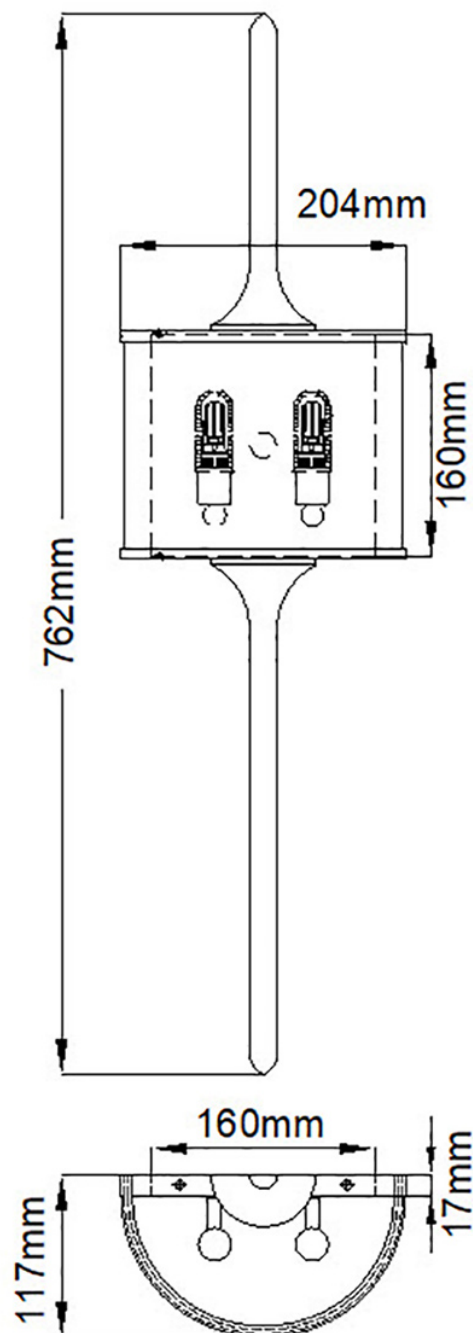

Elstead - Kichler - Mona KL-MONA-L-CLP Wall Light

CONTACT