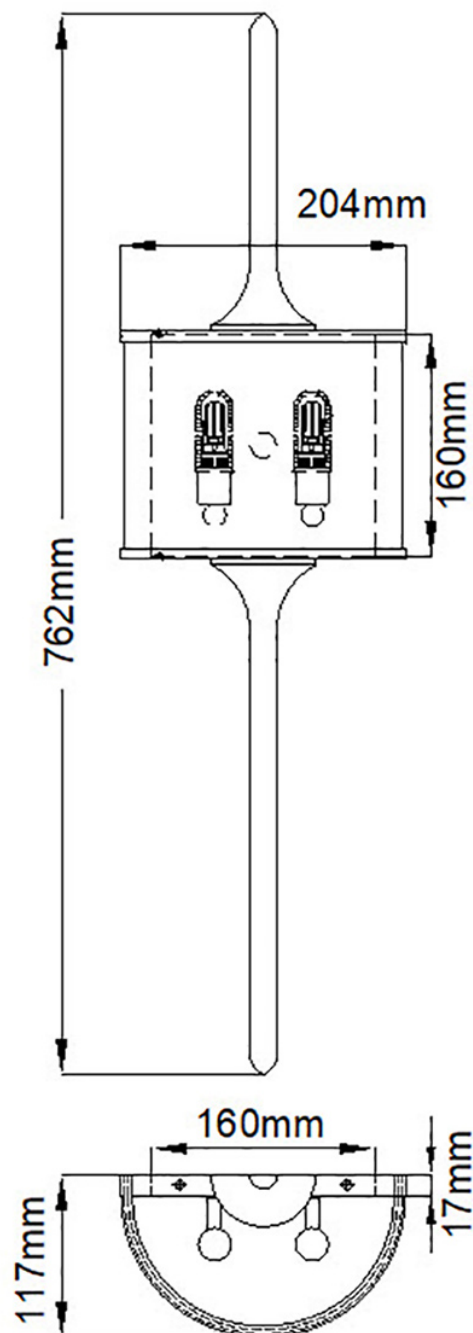

Elstead - Kichler - Mona KL-MONA-L-PB Wall Light

CONTACT