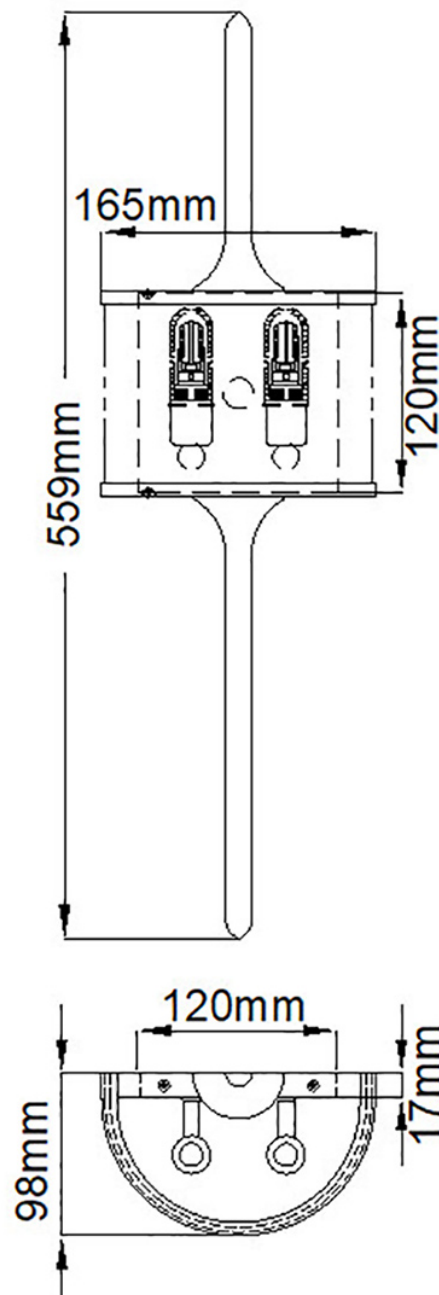

Elstead - Kichler - Mona KL-MONA-S-CLP Wall Light

CONTACT