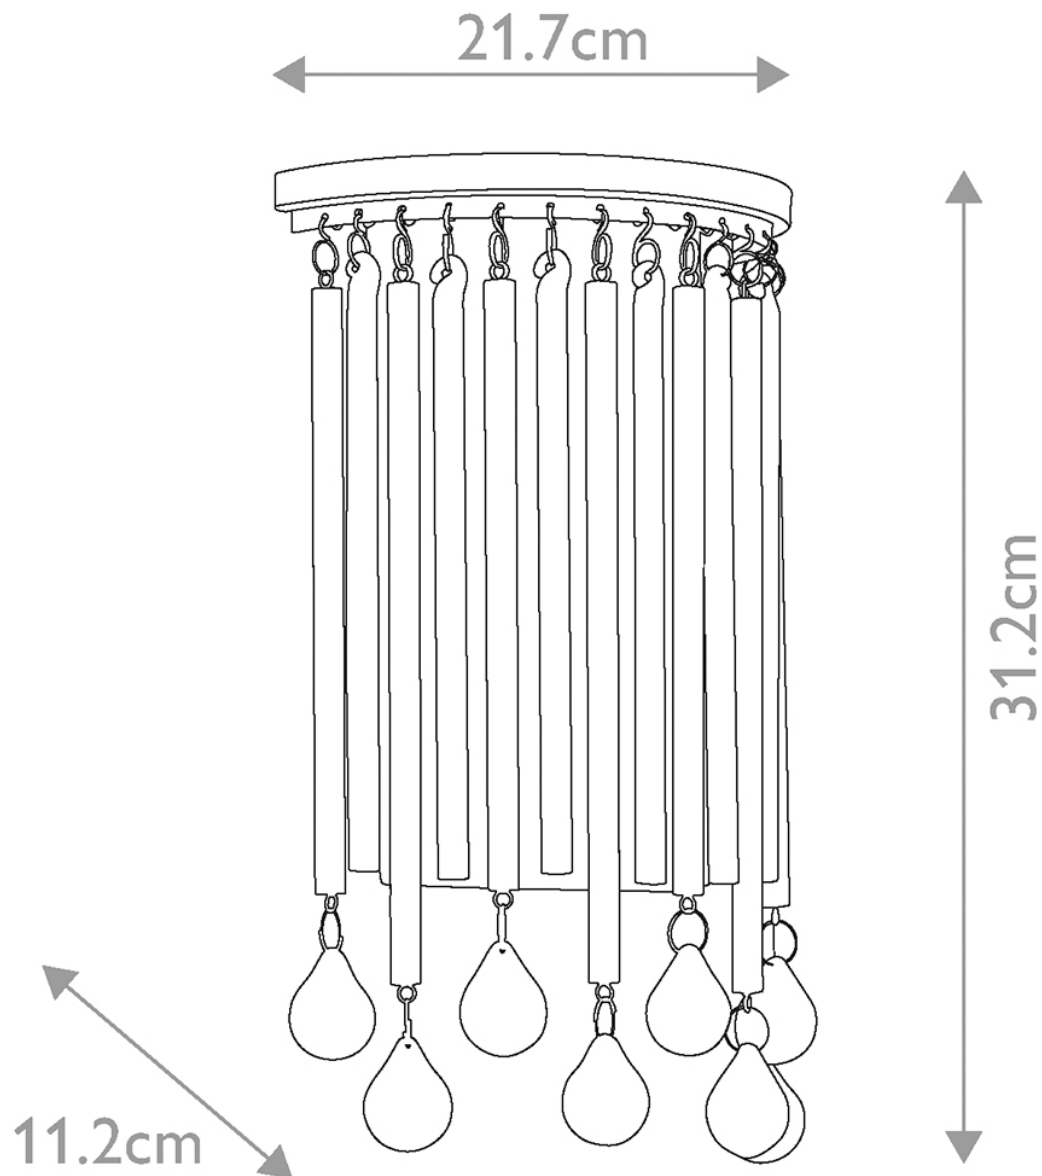

Elstead - Kichler - Piper KL-PIPER2 Wall Light

CONTACT