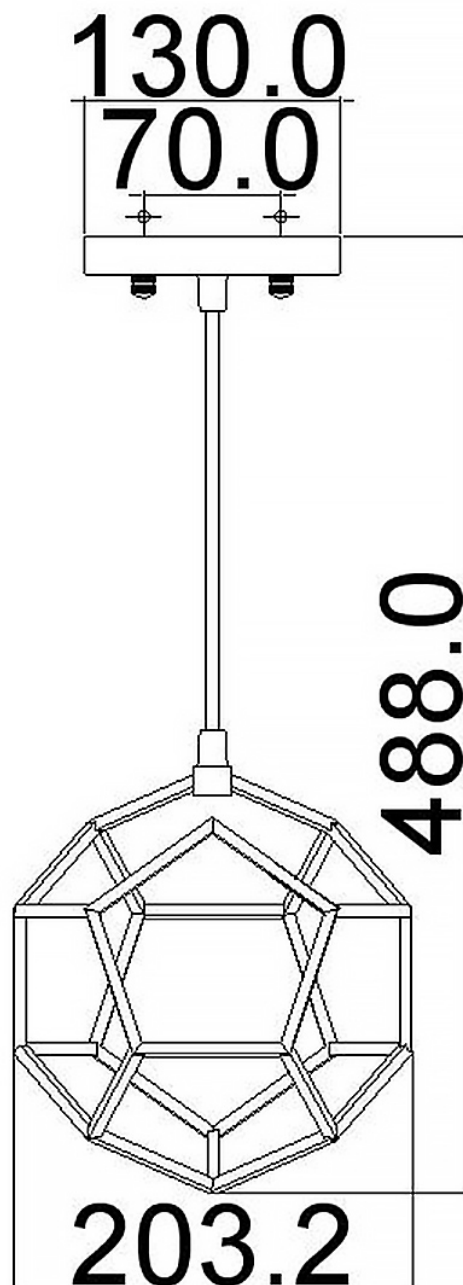

Elstead - Kichler - Rocklyn KL-ROCKLYN-MP-RS Pendant

CONTACT