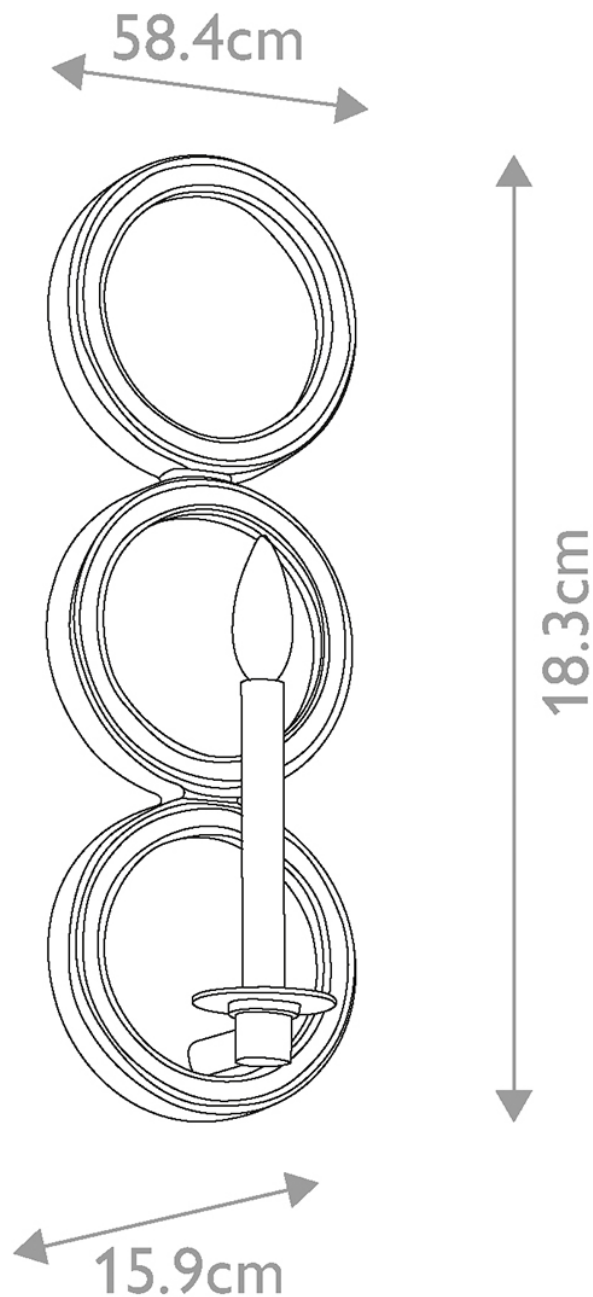

Elstead - Kichler - Rosalie KL-ROSALIE1 Wall Light

CONTACT