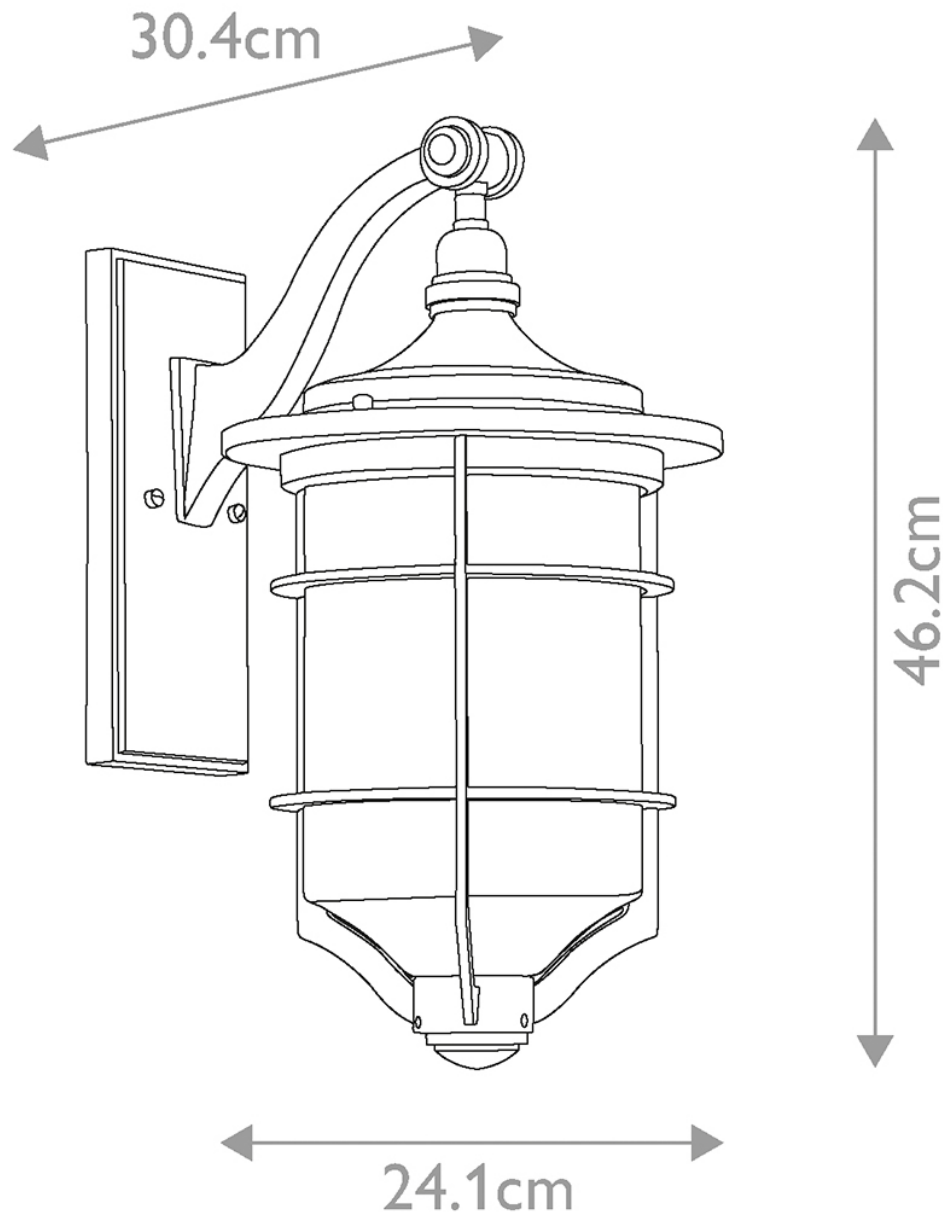

Elstead - Kichler - Royal Marine KL-ROYAL-MARINE2-M Wall Light

CONTACT