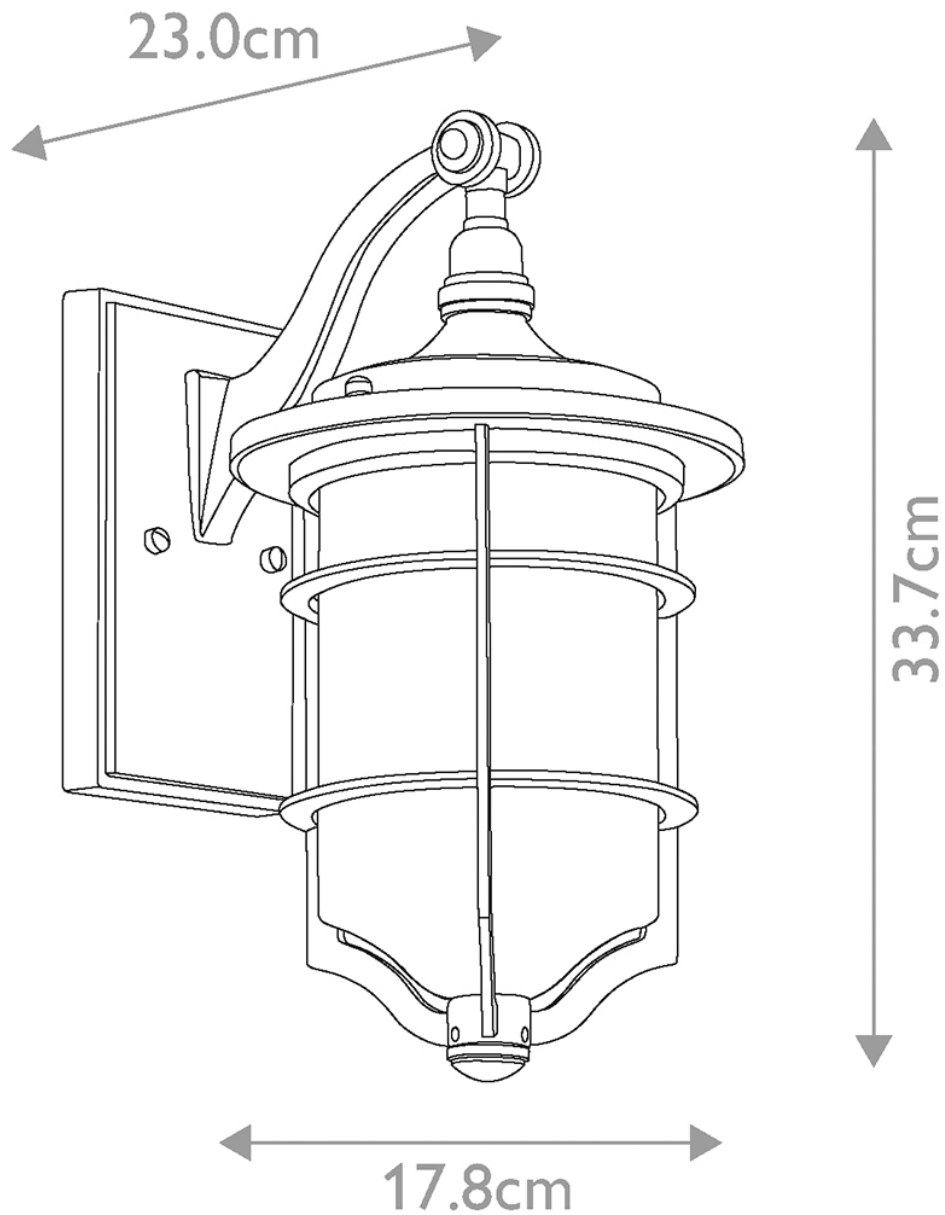

Elstead - Kichler - Royal Marine KL-ROYAL-MARINE2-S Wall Light

CONTACT