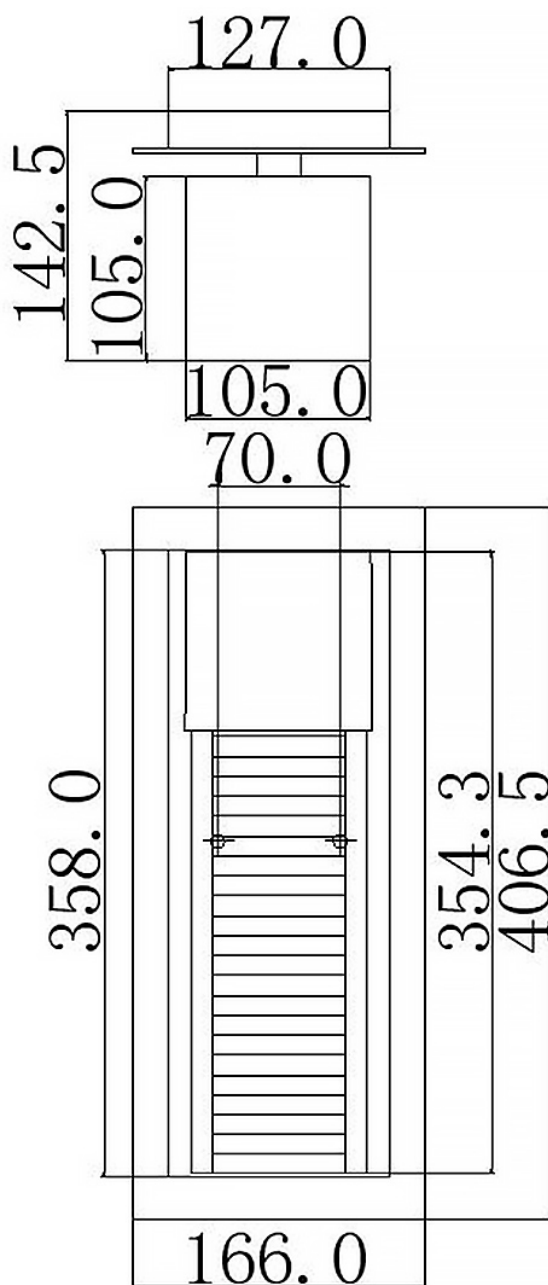

Elstead - Kichler - Sorel KL-SOREL2-M-LED Wall Light

CONTACT