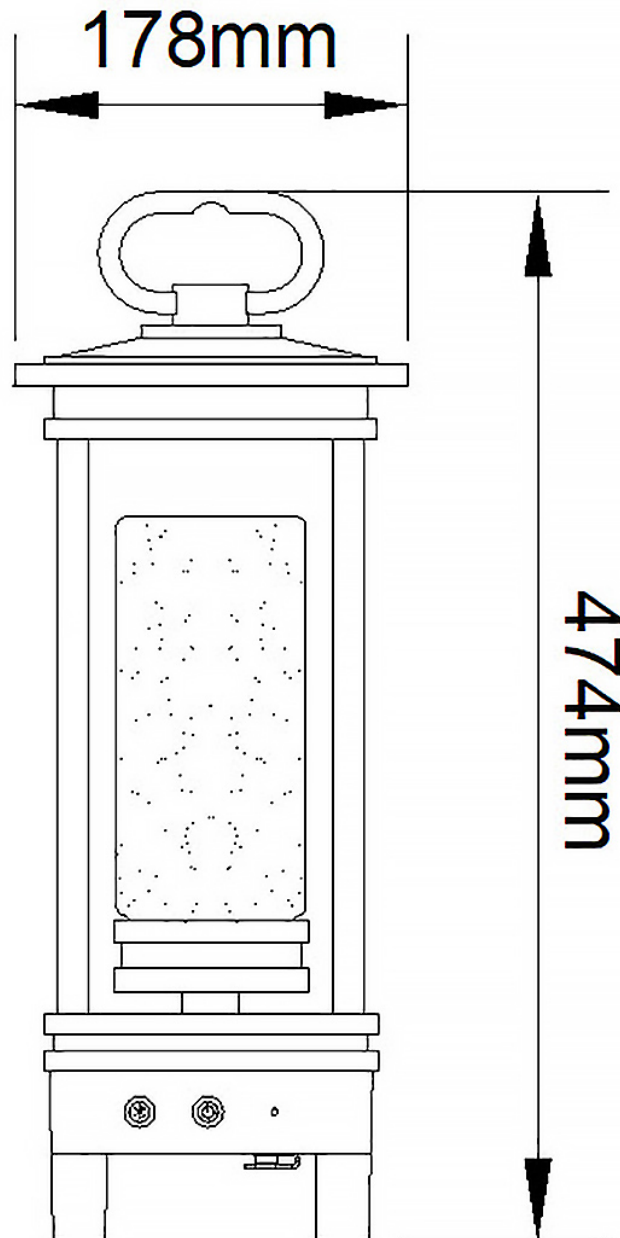

Elstead - Kichler - South Hope KL-SOUTH-HOPE-BT-A-OZ Bluetooth Lantern

CONTACT