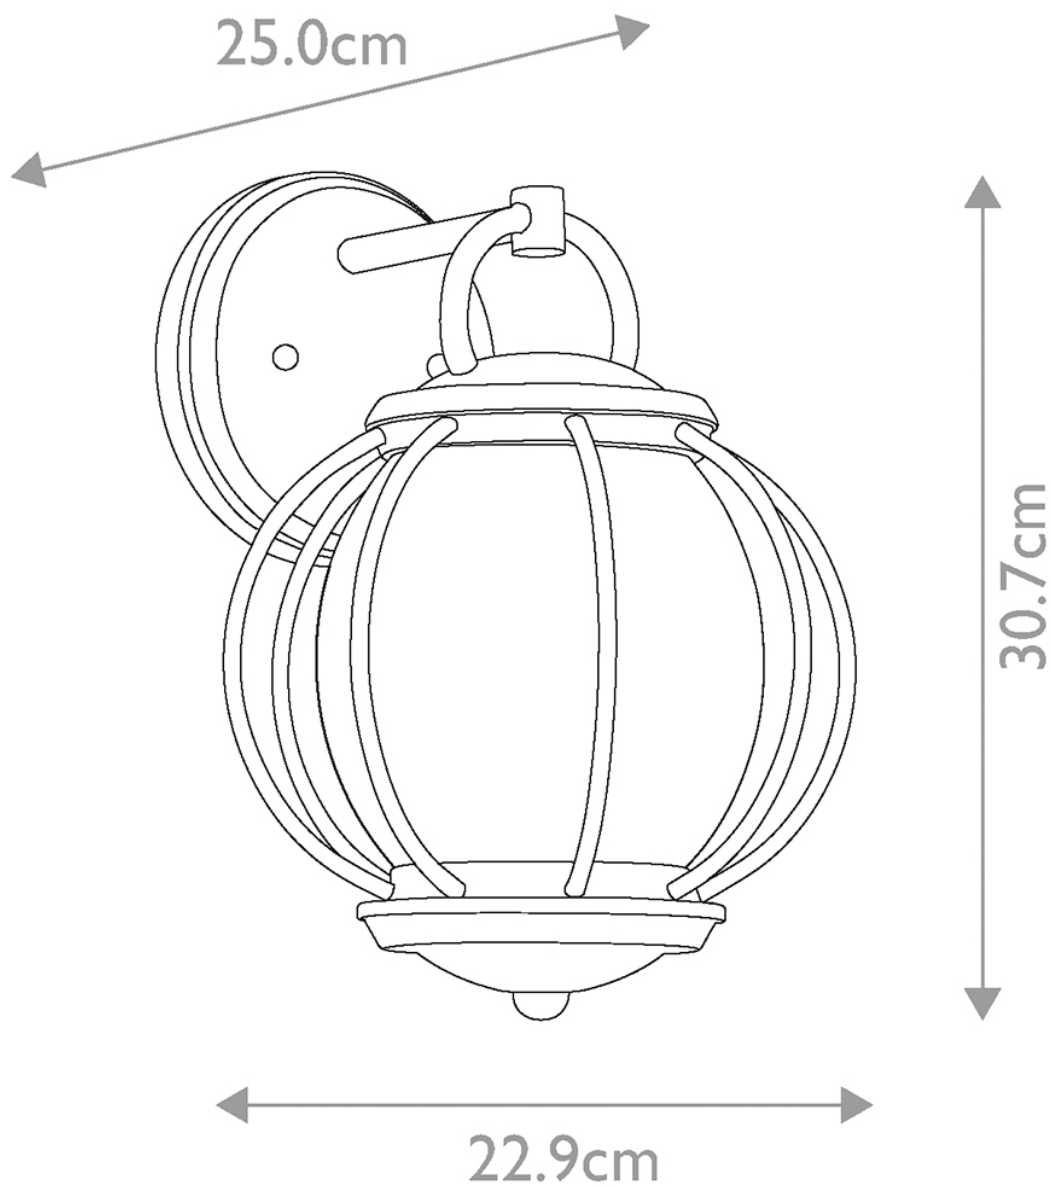

Elstead - Kichler - Vandalia KL-VANDALIA2-S Wall Light

CONTACT