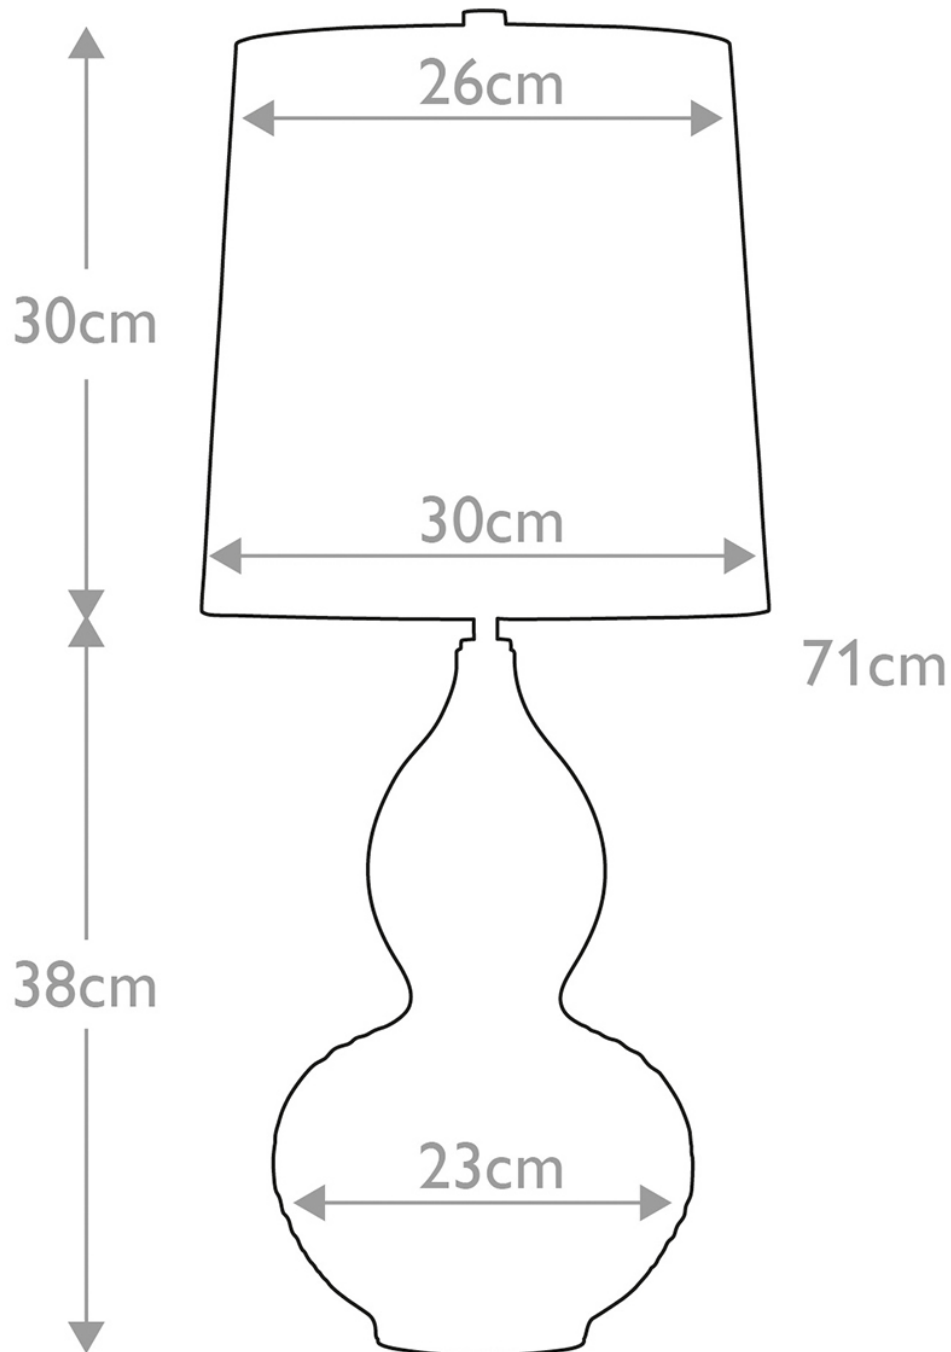

Elstead Lighting - Lapis Gourd - LAPIS-GOURD-TL - Blue Nickel Grey Ceramic Table Lamp With Shade

CONTACT