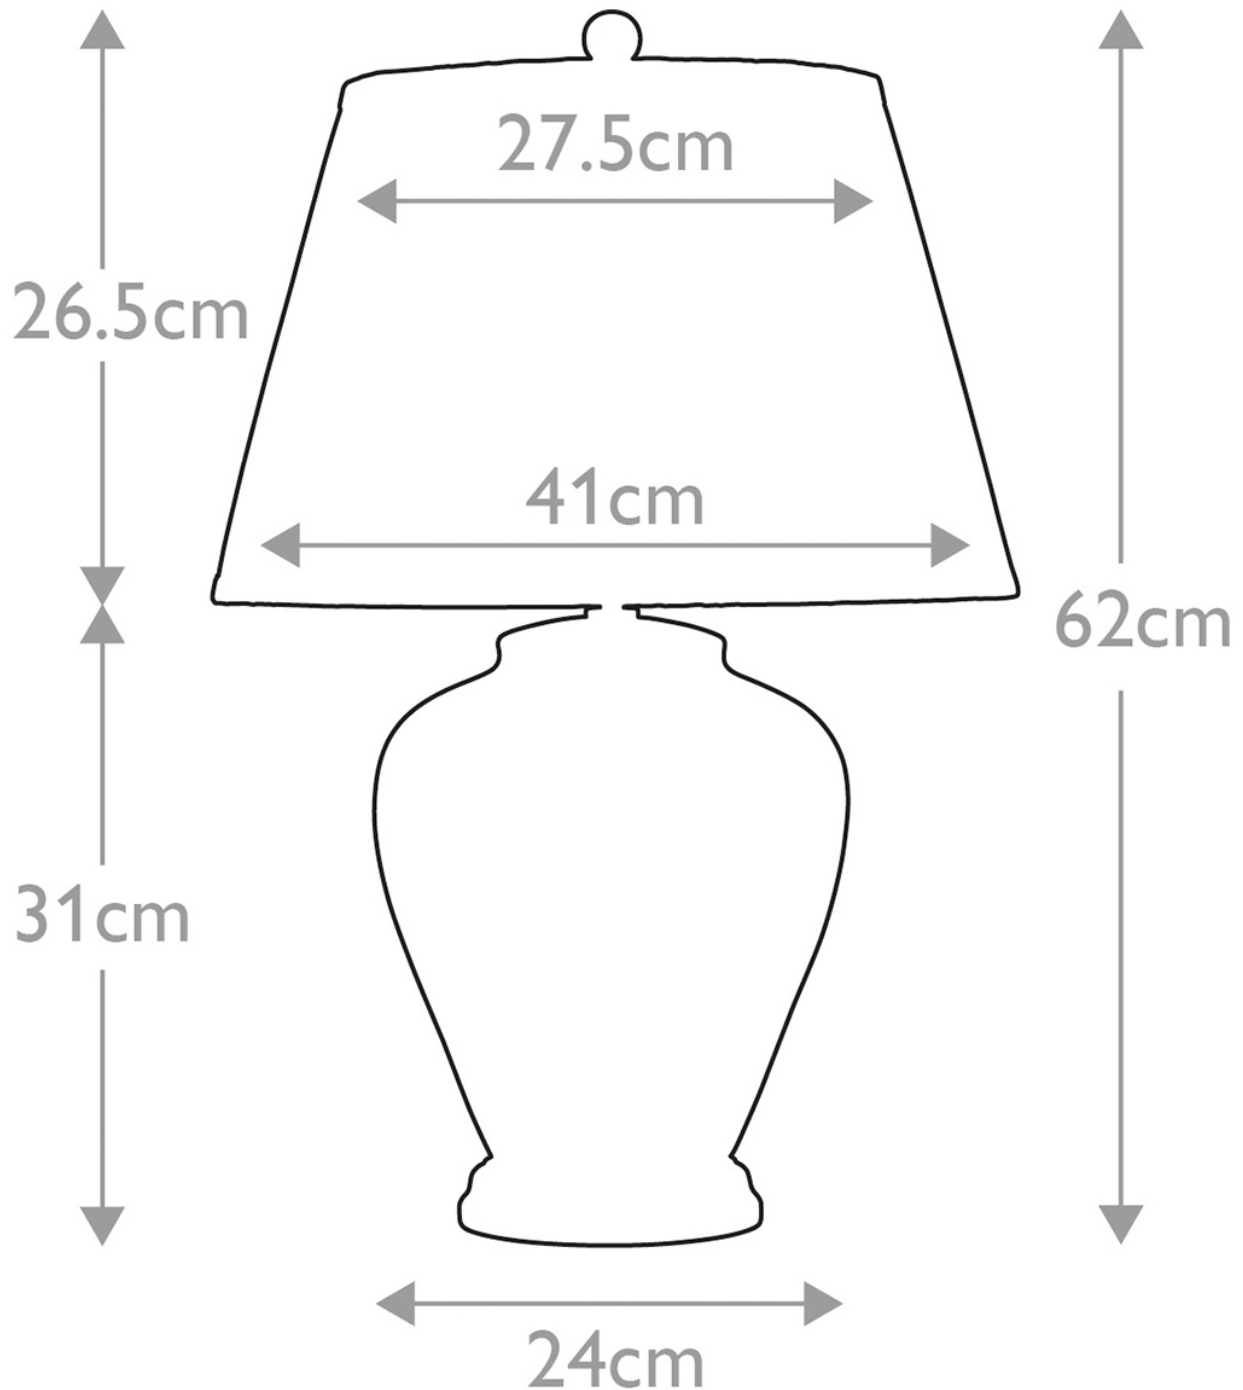

Elstead - Leaves Br GI LEAVES-BR-GL-TL Table Lamp

CONTACT