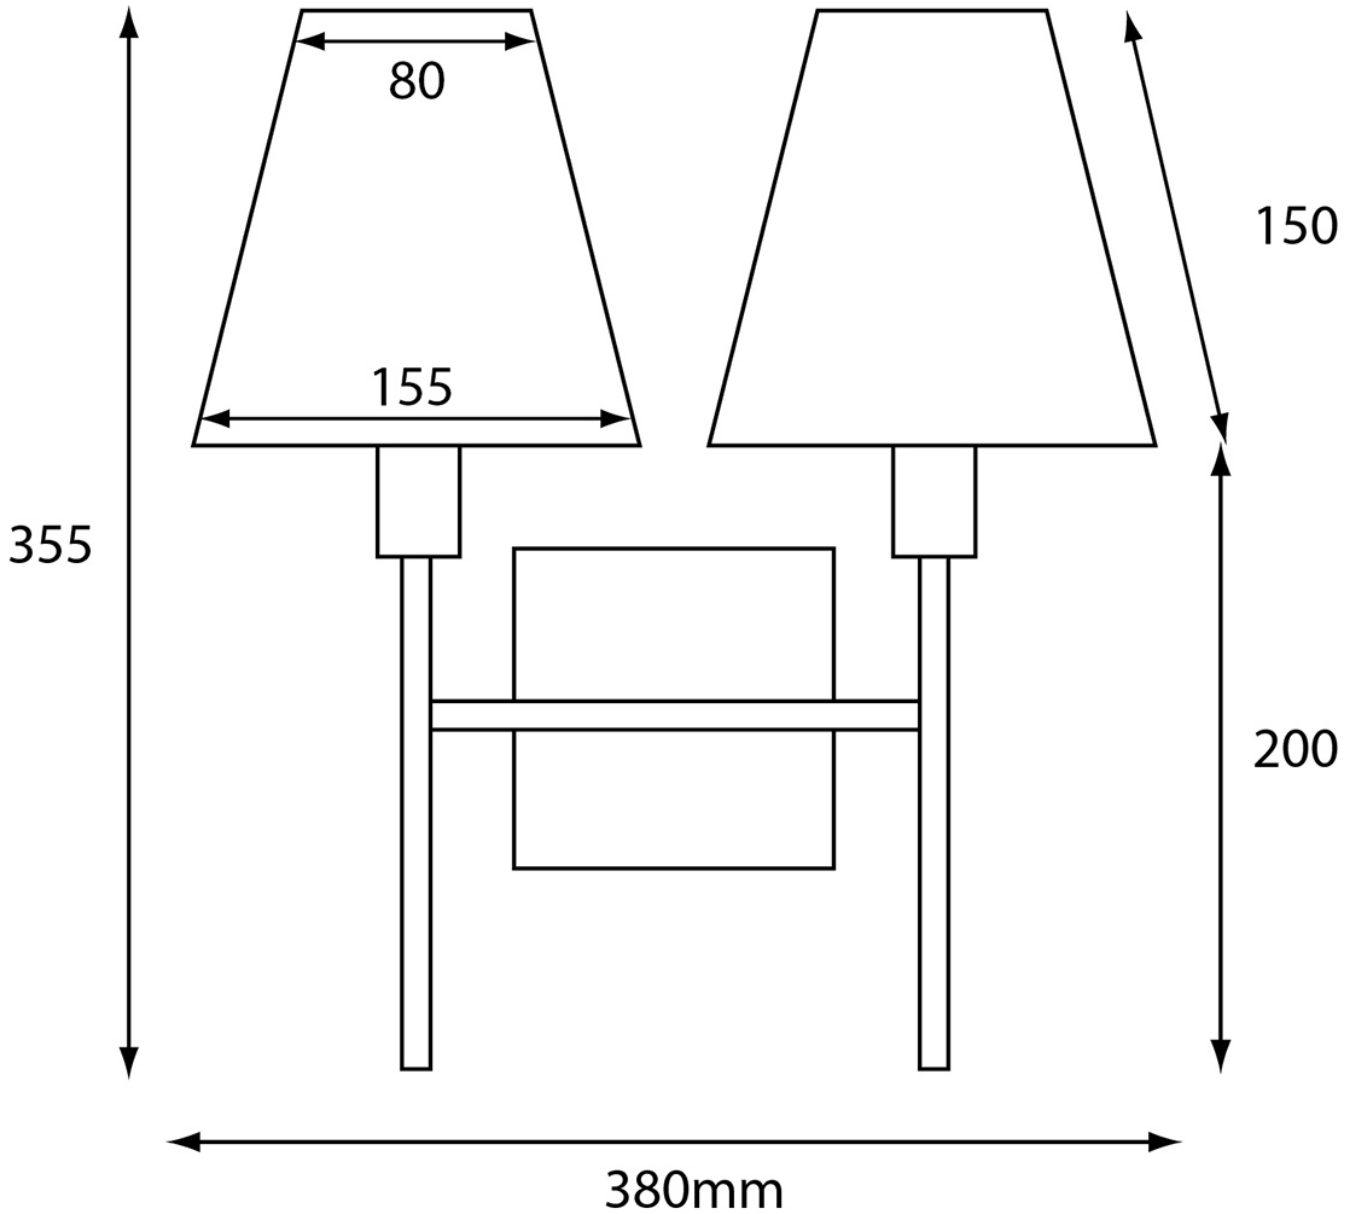

Elstead - Lucerne LUCERNE-2LT Wall Light

CONTACT