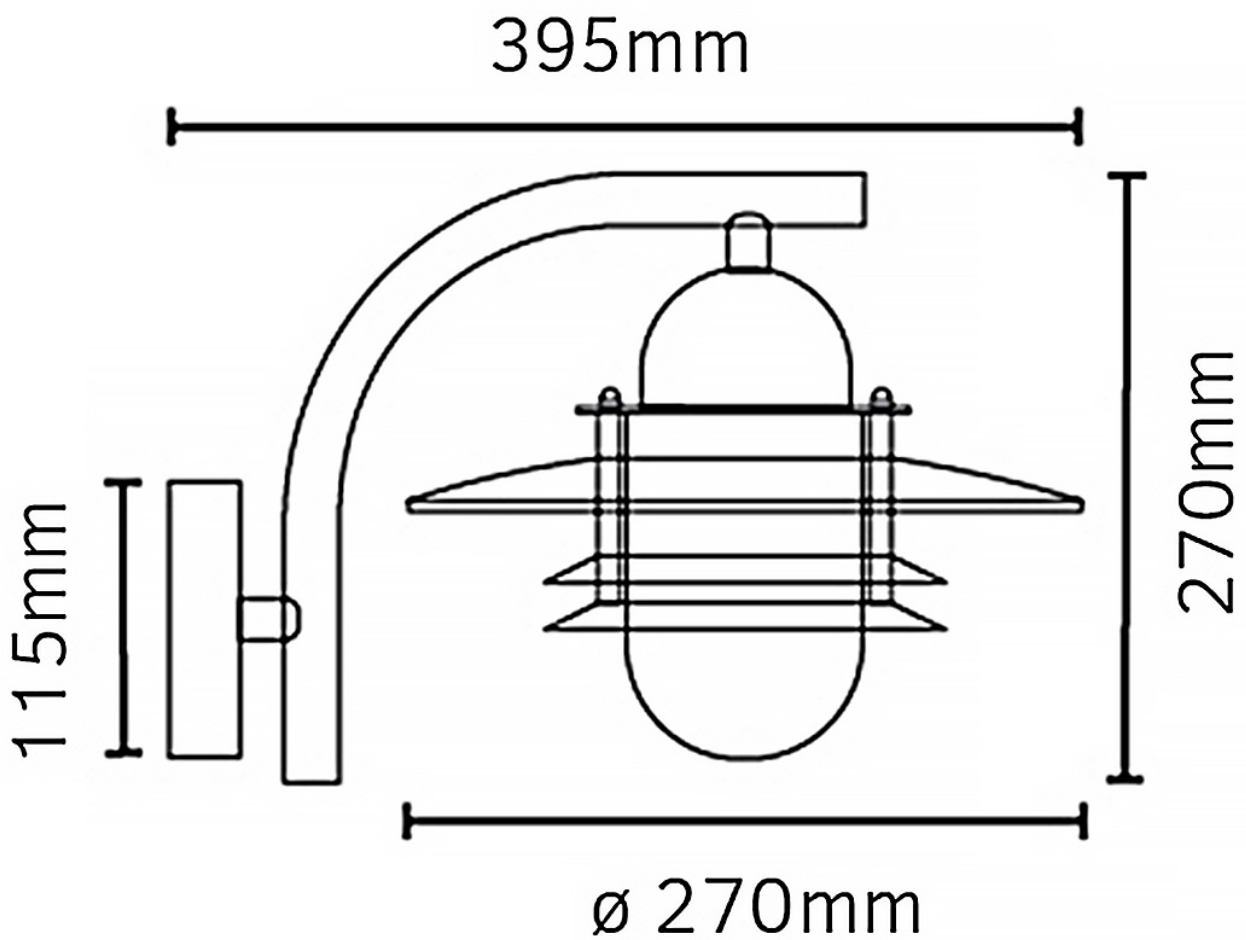

**NORLYS**

Elstead - Norlys - Oslo OS2-BLACK-C Wall Light

ISSUE DATE 18/12/2023

**CONTACT**

[www.firstchoicelighting.co.uk](http://www.firstchoicelighting.co.uk)

[info@firstchoicelighting.co.uk](mailto:info@firstchoicelighting.co.uk)