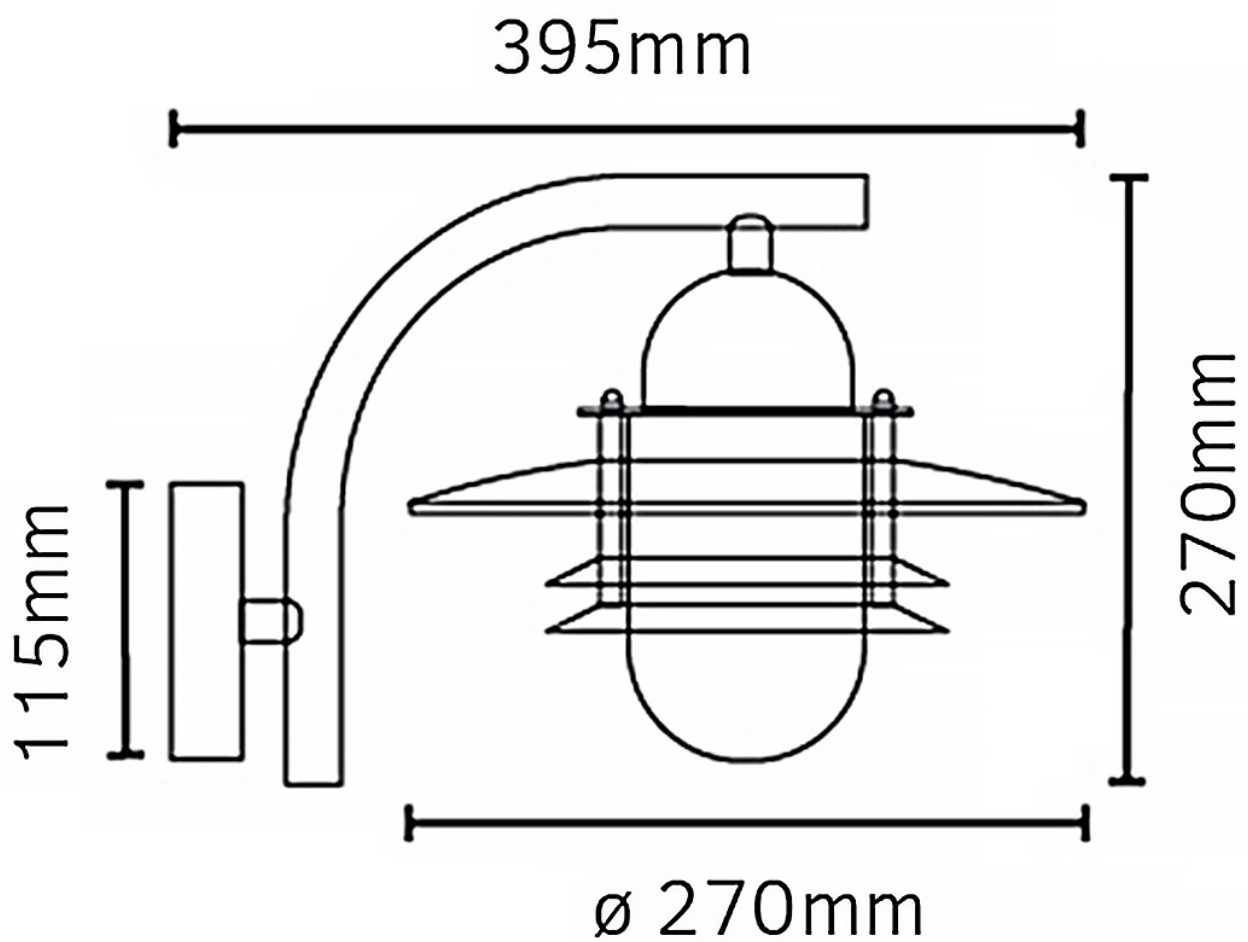

NORLYS

Elstead - Norlys - Oslo OS2-GAL-C Wall Light

ISSUE DATE 18/12/2023

LightingOnline
GROUP

CONTACT

www.firstchoicelighting.co.uk

info@firstchoicelighting.co.uk