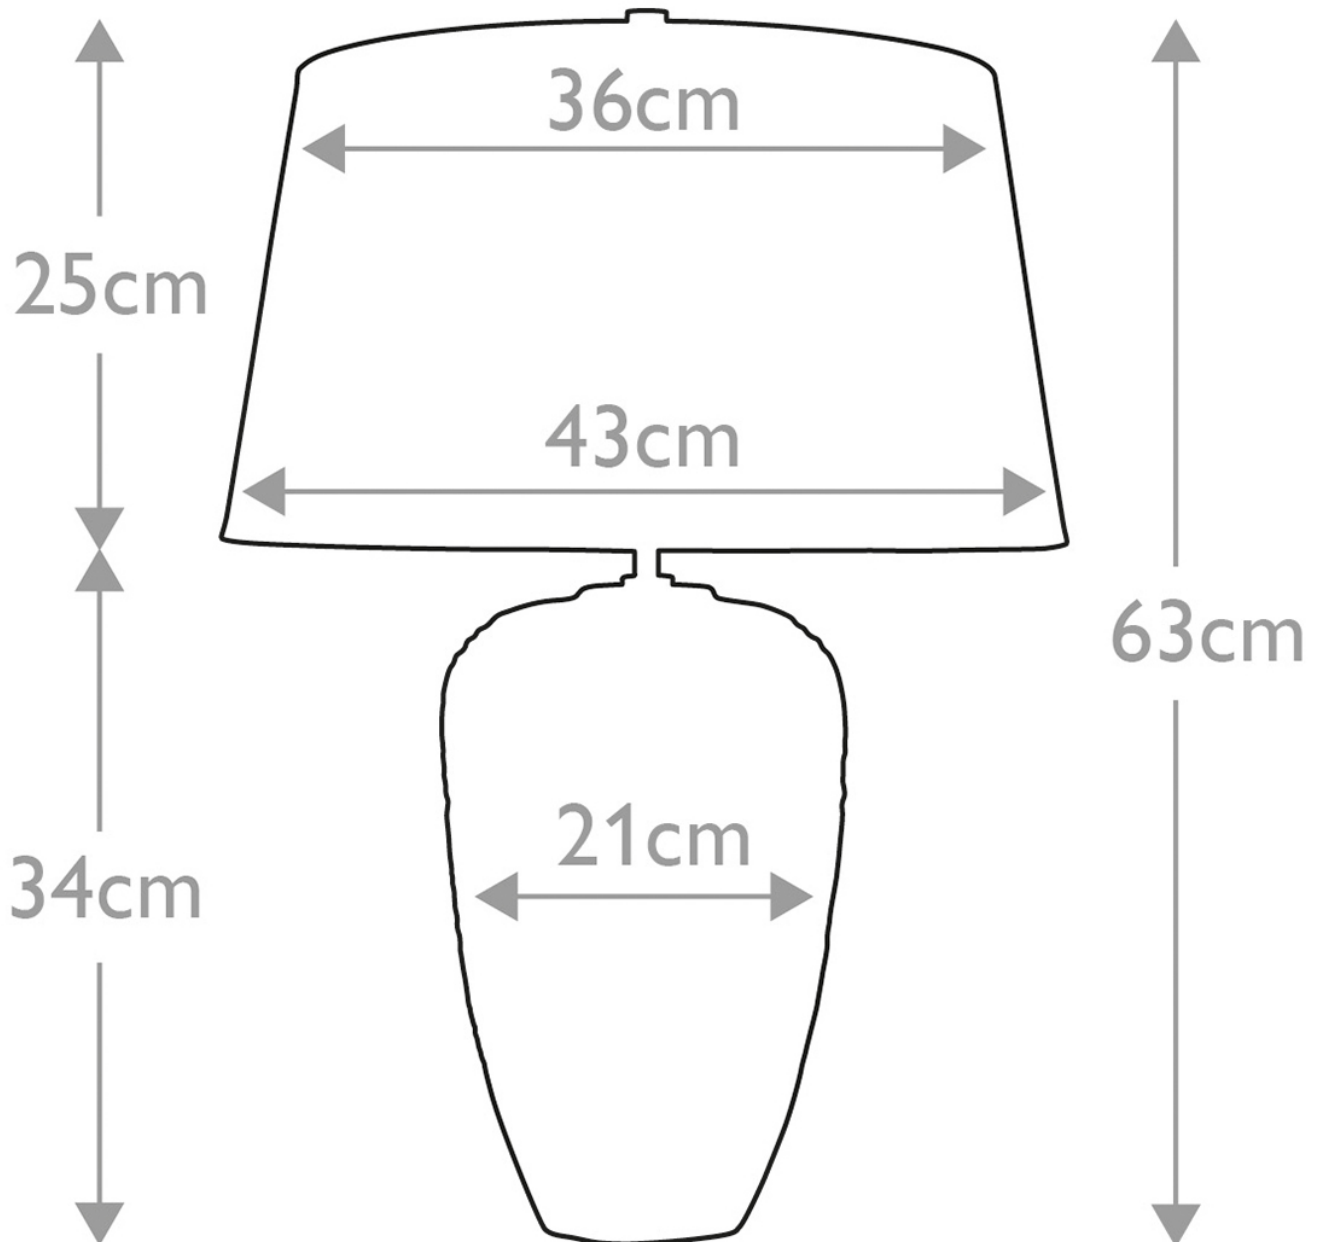

Elstead - Poseidon POSEIDON-TL Table Lamp

CONTACT