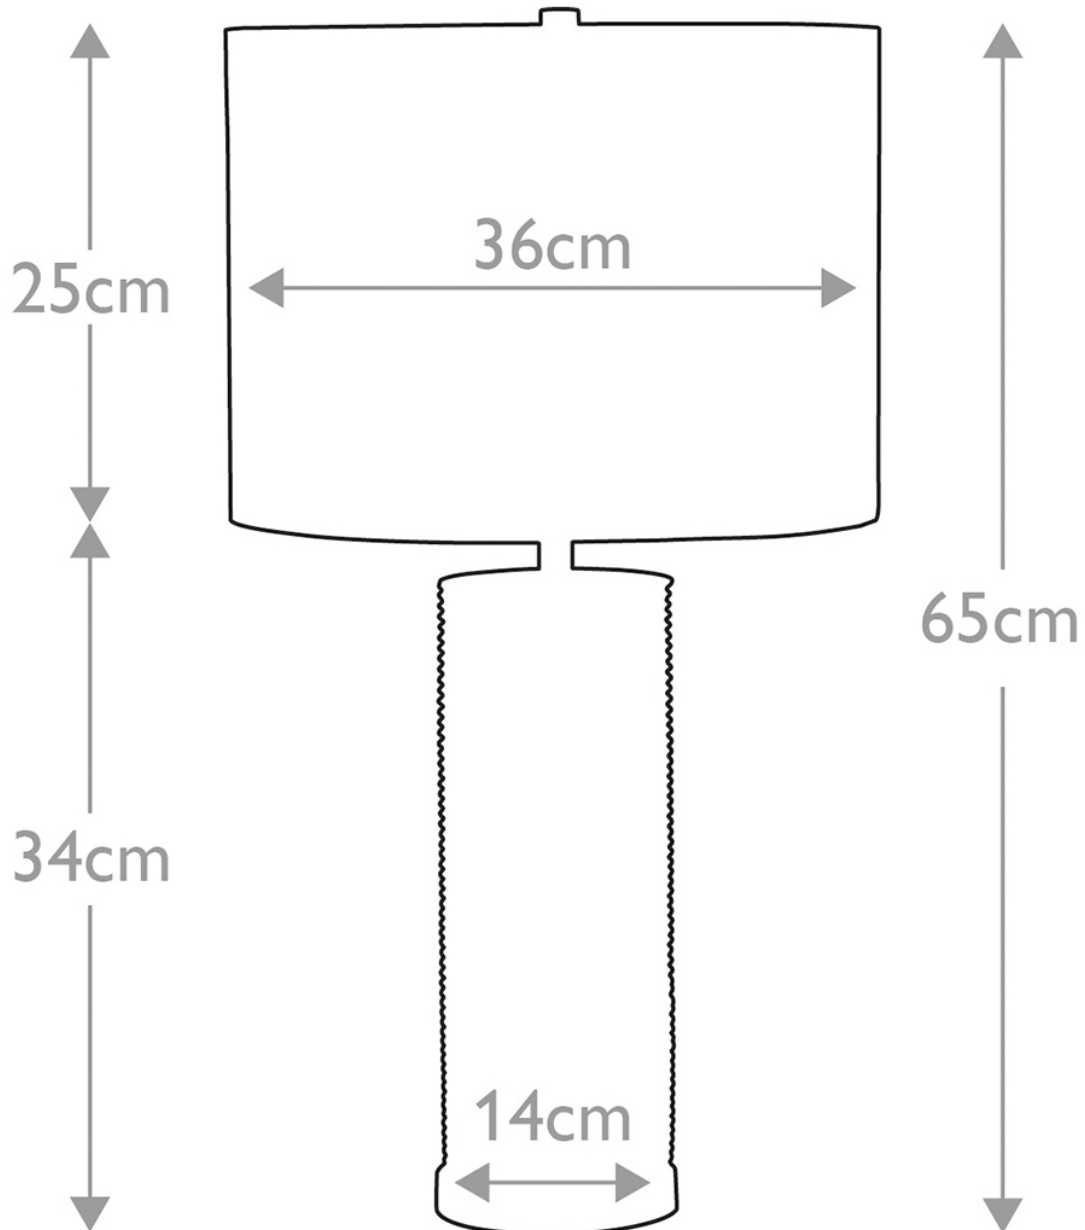

Elstead - Ripple RIPPLE-TL-WHT Table Lamp

CONTACT