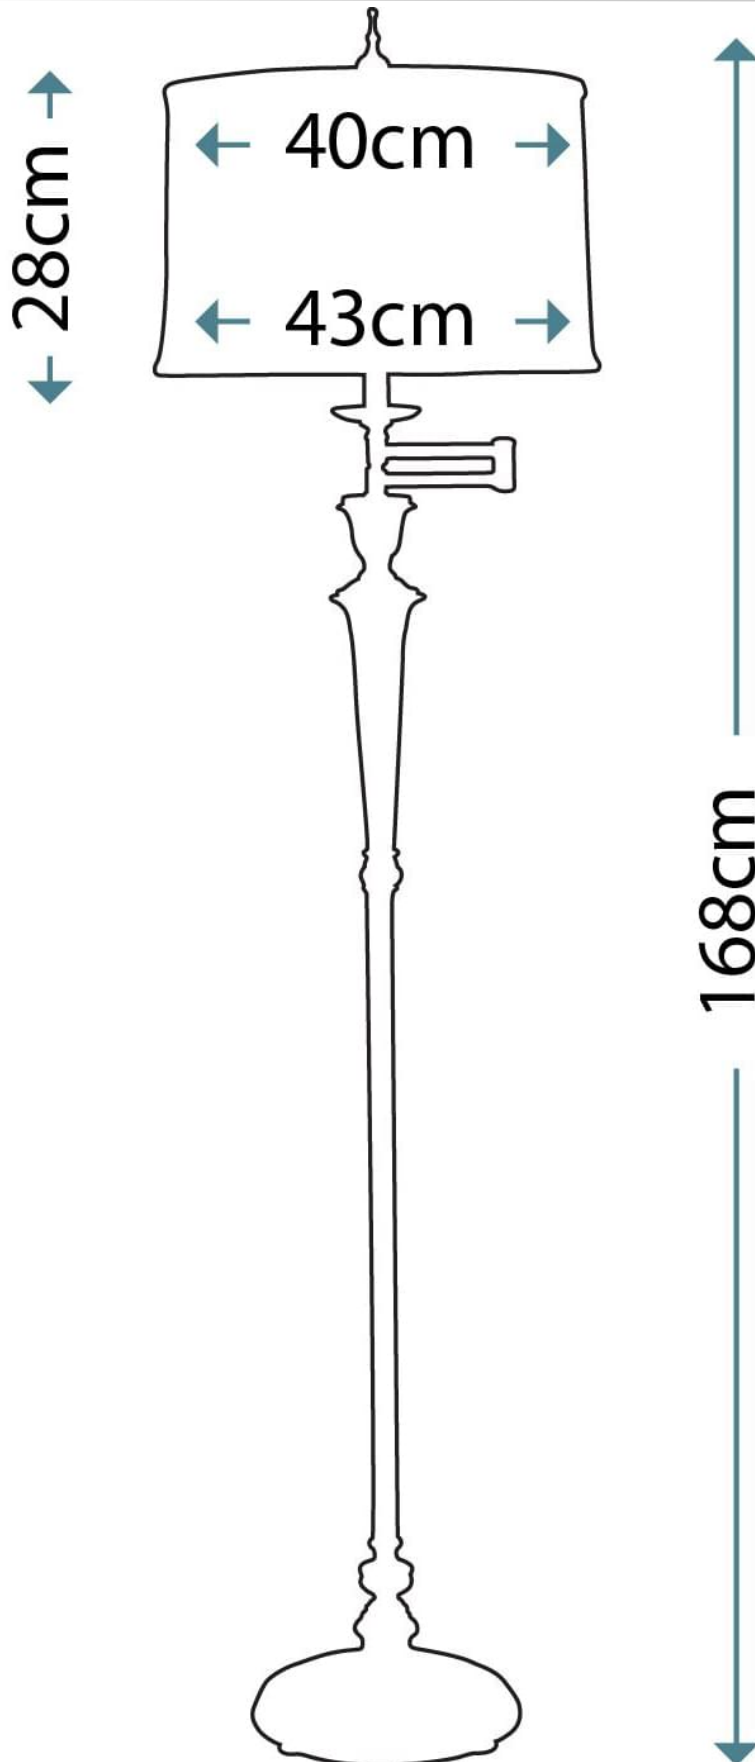

Elstead - Stiffel - Arlington SF-ARLINGTON-AN Floor Lamp

CONTACT