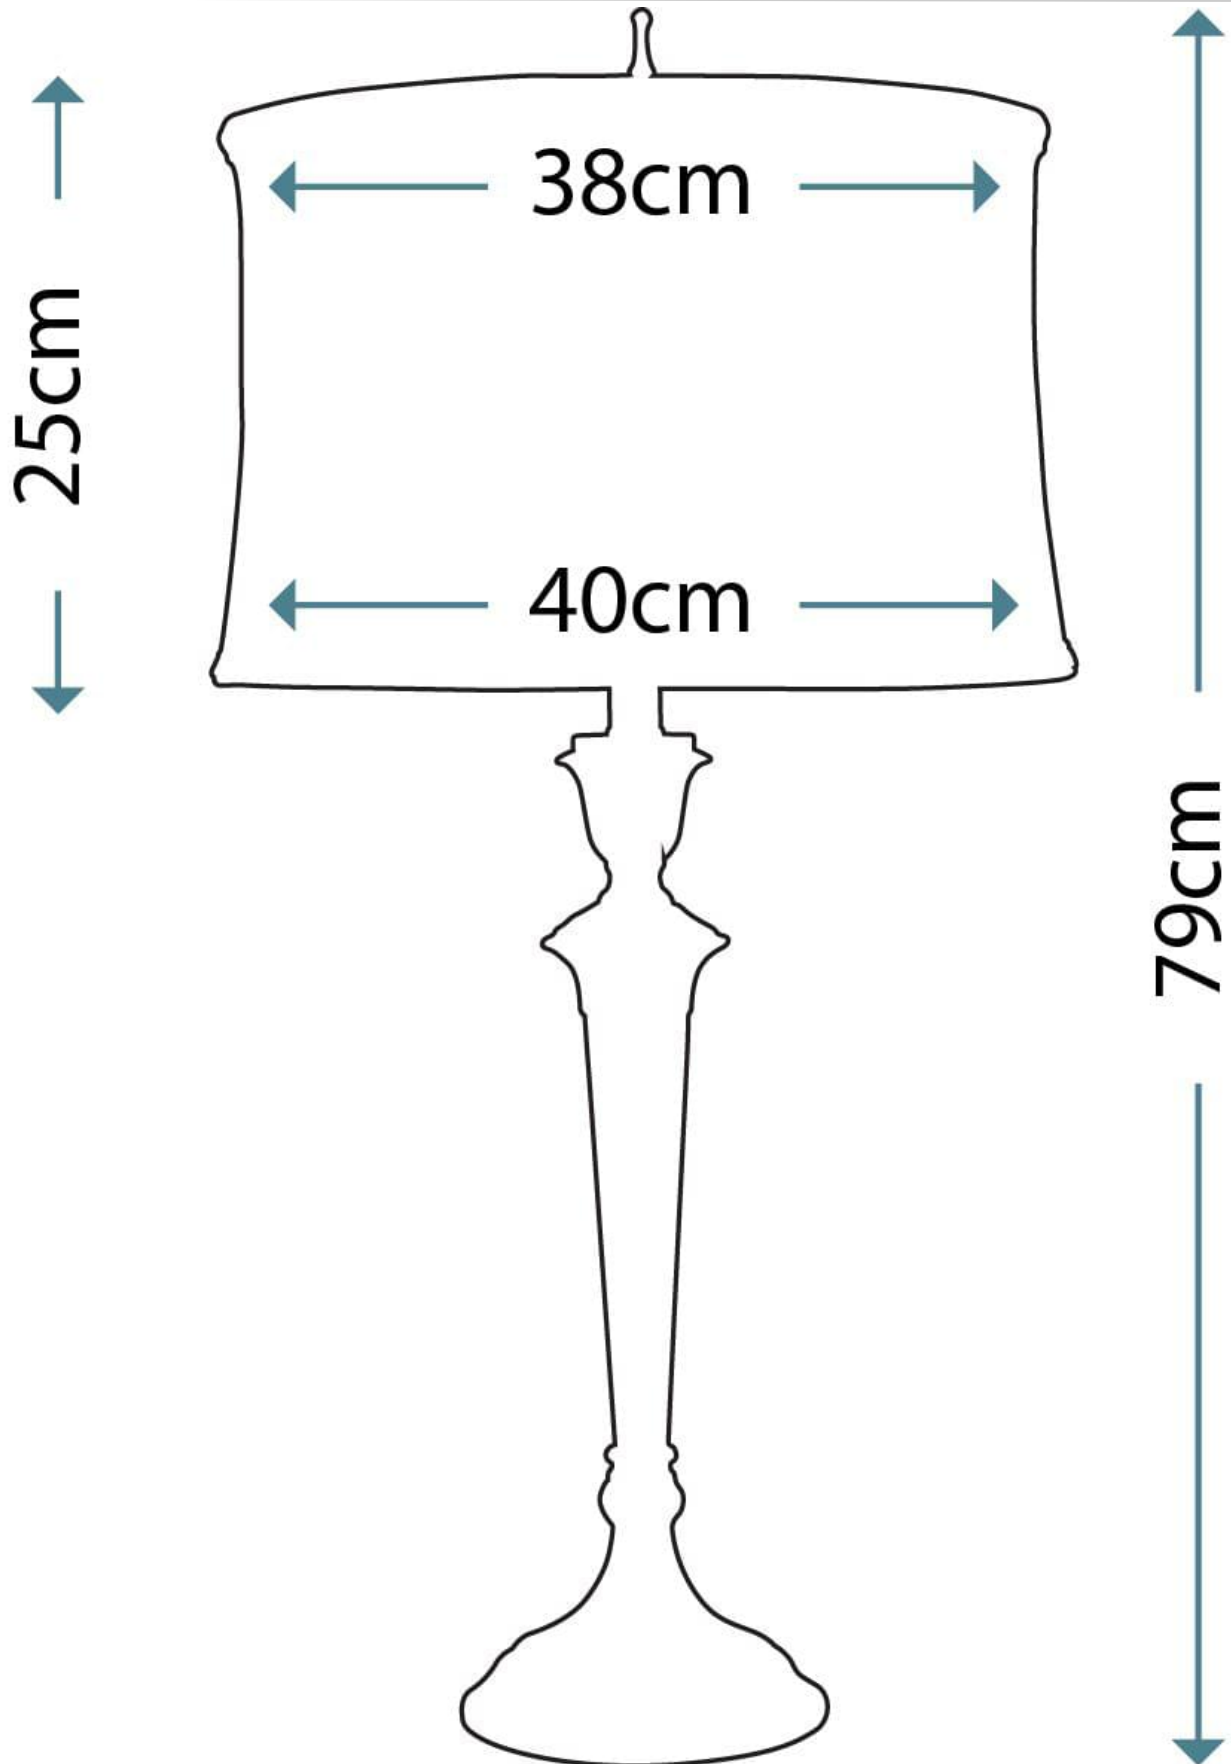

Elstead - Stiffel - Syracuse SF-SYRACUSE-AN Table Lamp

CONTACT