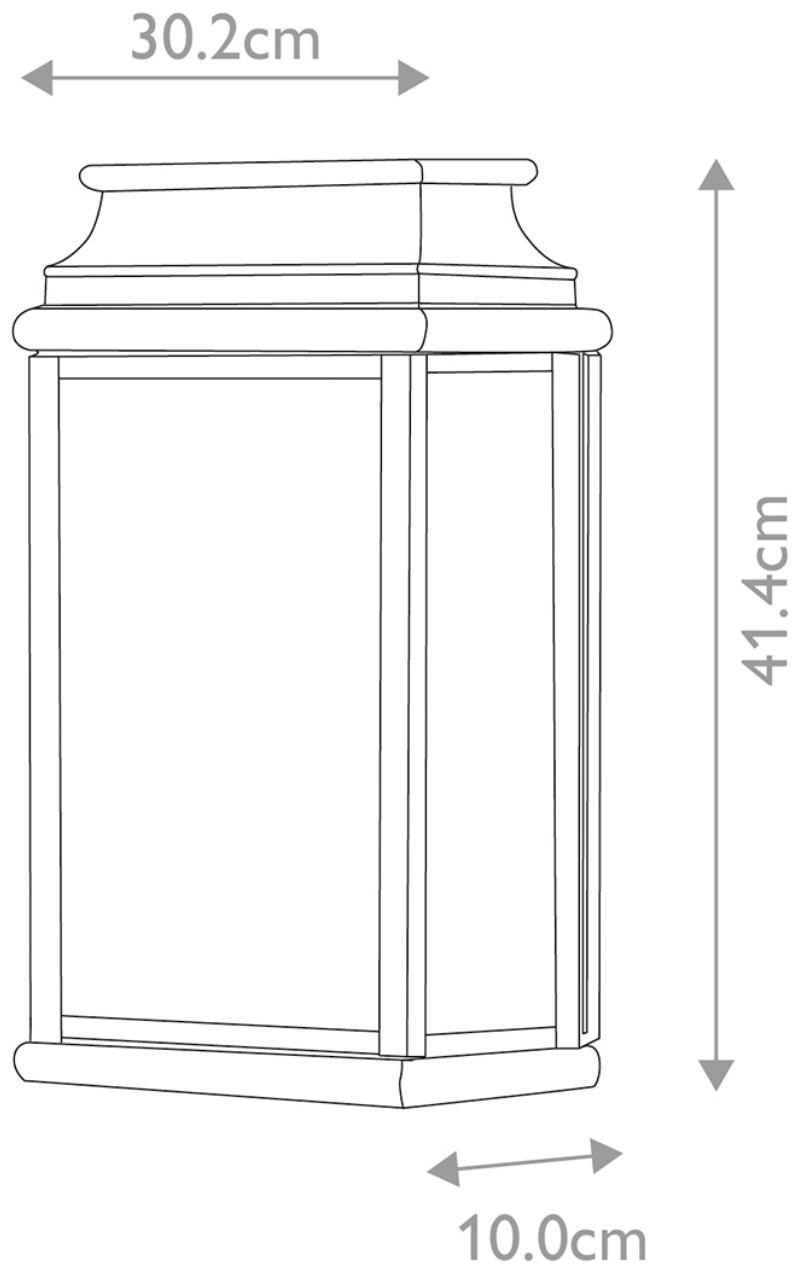

Elstead Lighting - St Martins - ST-MARTINS-L-BR - Aged Brass Clear Glass 2 Light IP44 Outdoor Half Lantern Wall Light

CONTACT