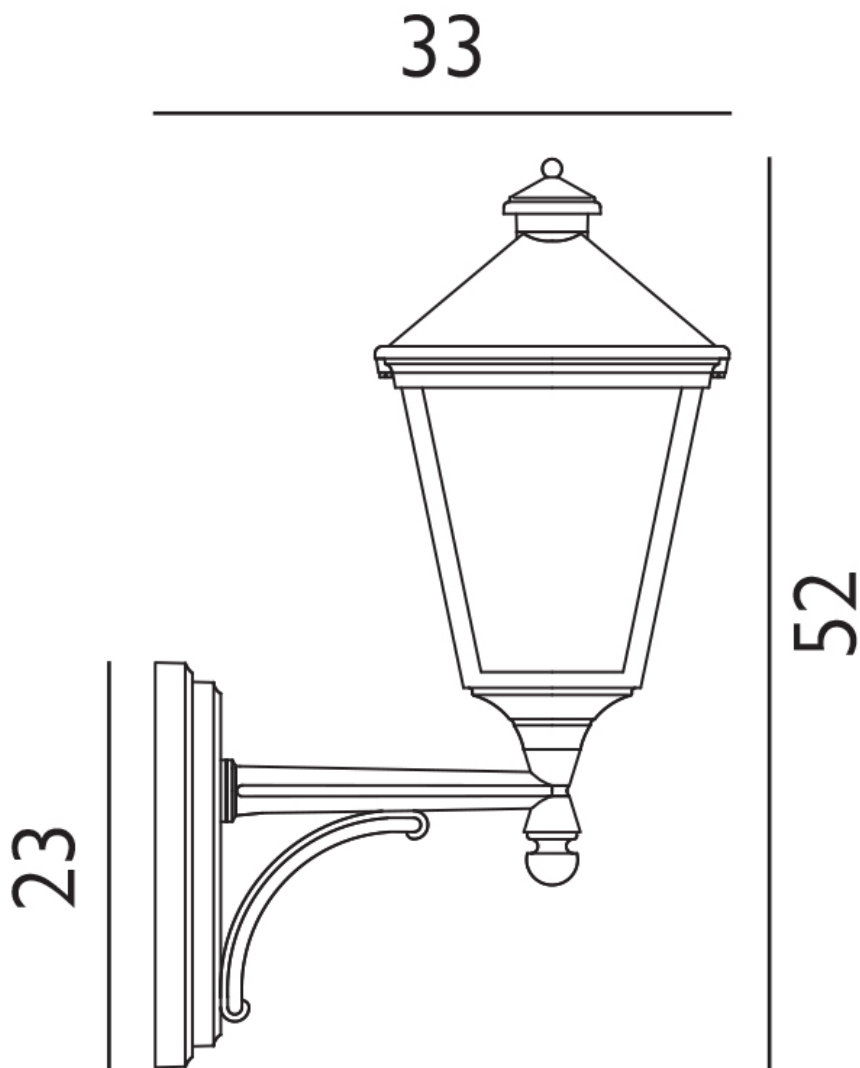

Elstead - Norlys - Turin T1-BLACK Wall Light

CONTACT