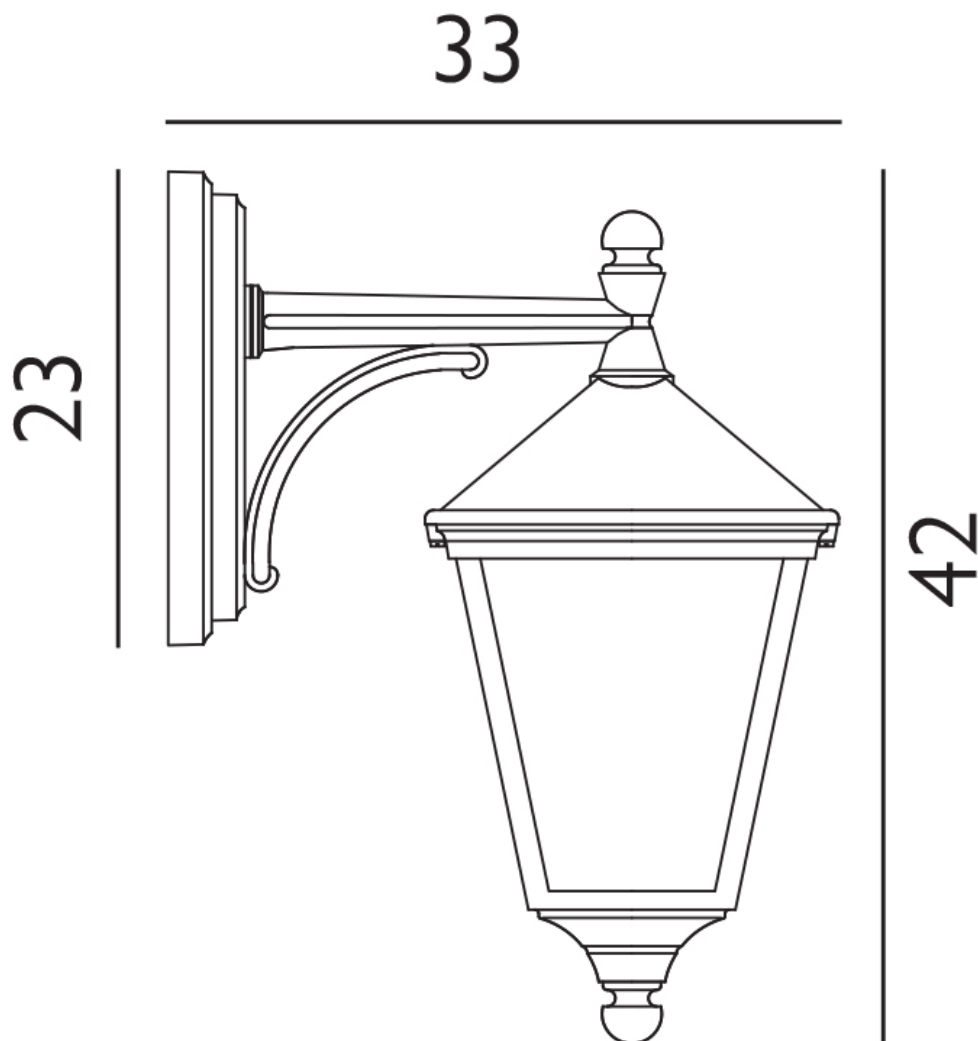

Elstead - Norlys - Turin T2-BLACK Wall Light

**CONTACT**