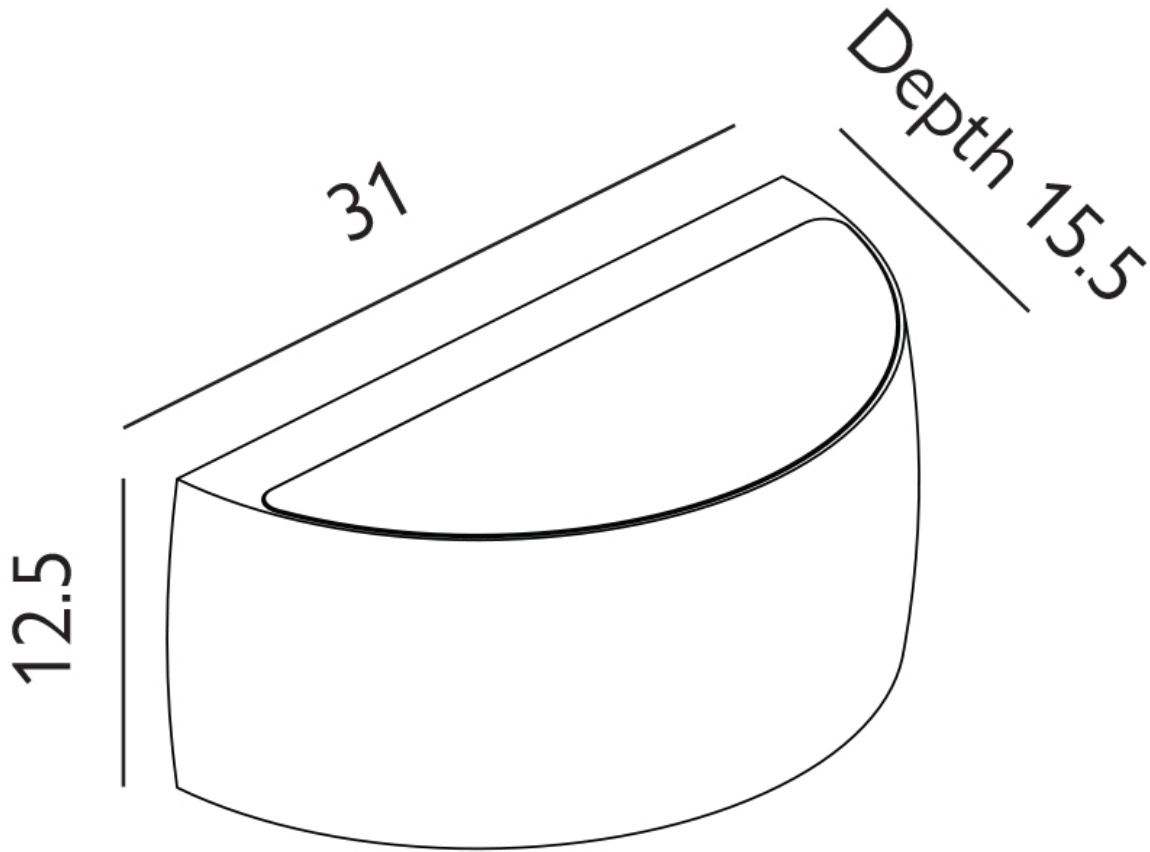

NORLYS

ISSUE DATE 18/12/2023

Elstead - Norlys - Vasa VASA-E27-GRA Wall Light

CONTACT

www.firstchoicelighting.co.uk

info@firstchoicelighting.co.uk