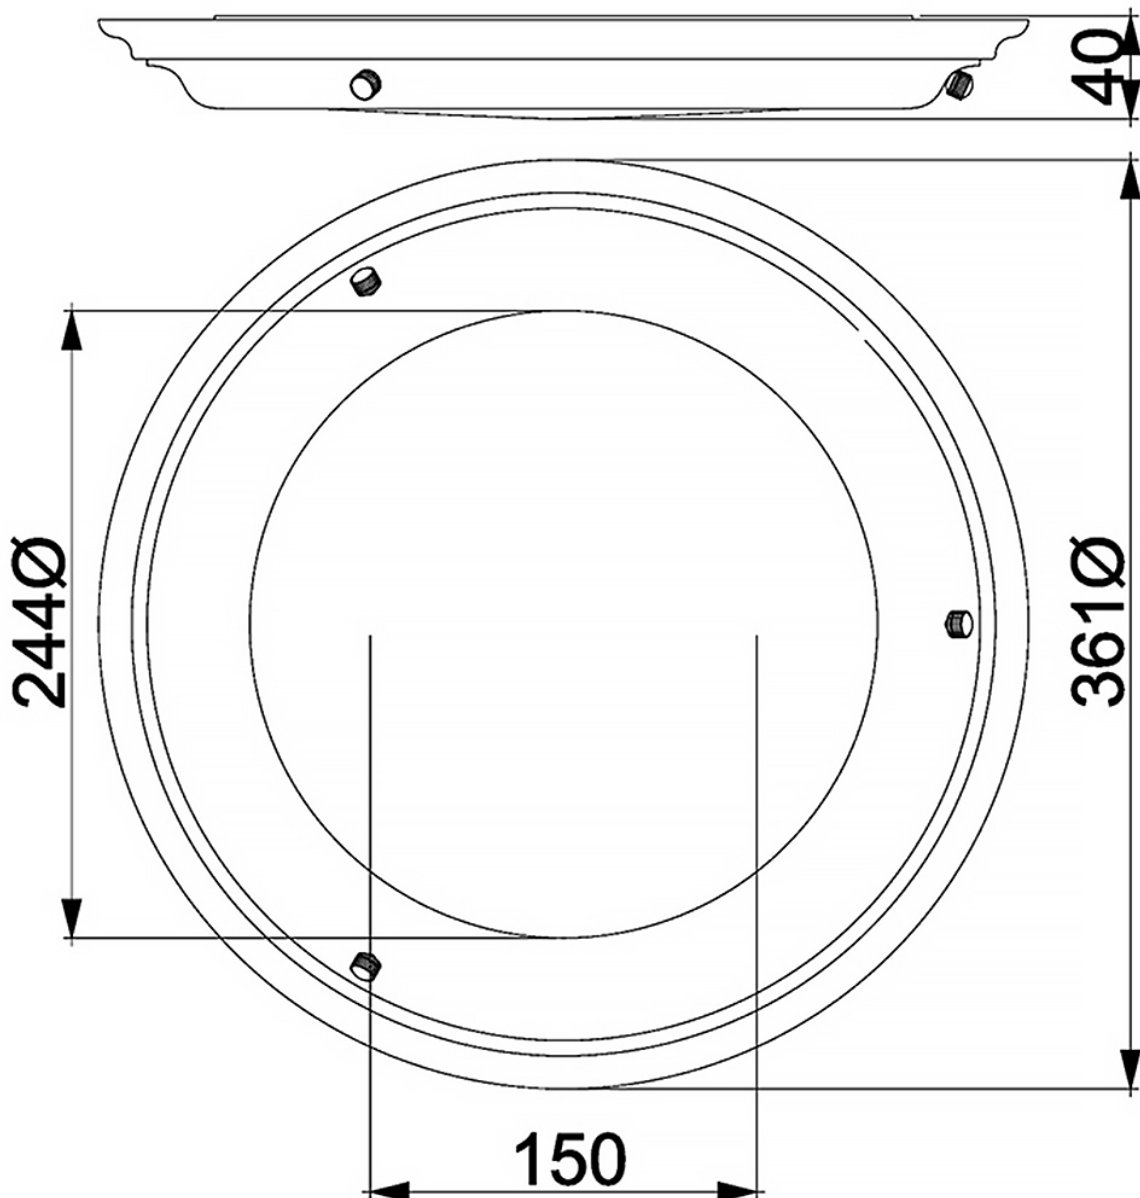

Elstead - Welland WELLAND-F-AB Flush Light

**CONTACT**