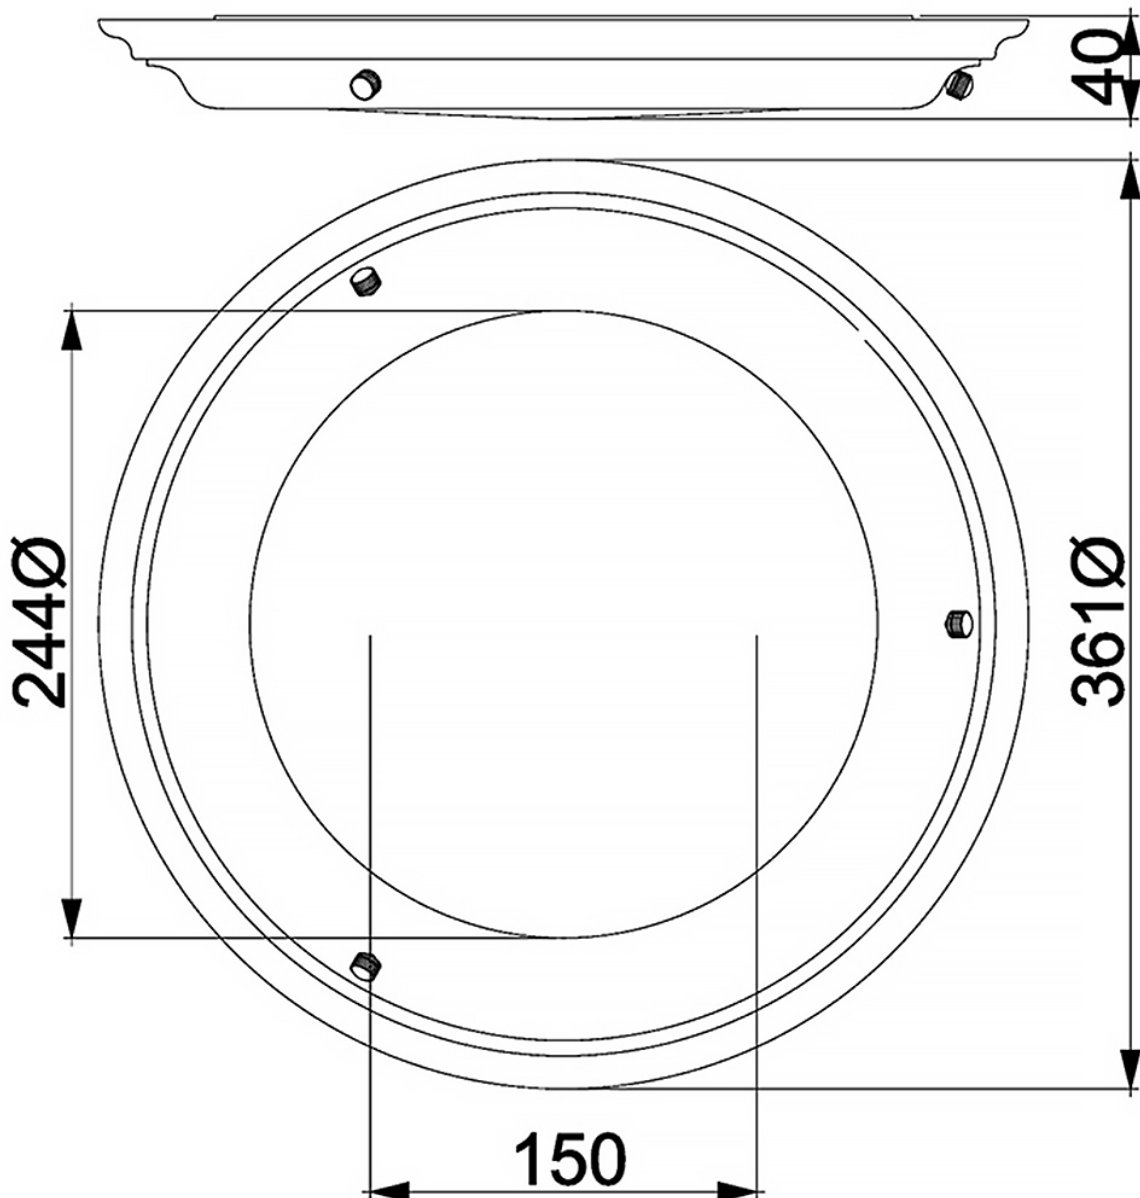

Elstead - Welland WELLAND-F-PB Flush Light

CONTACT