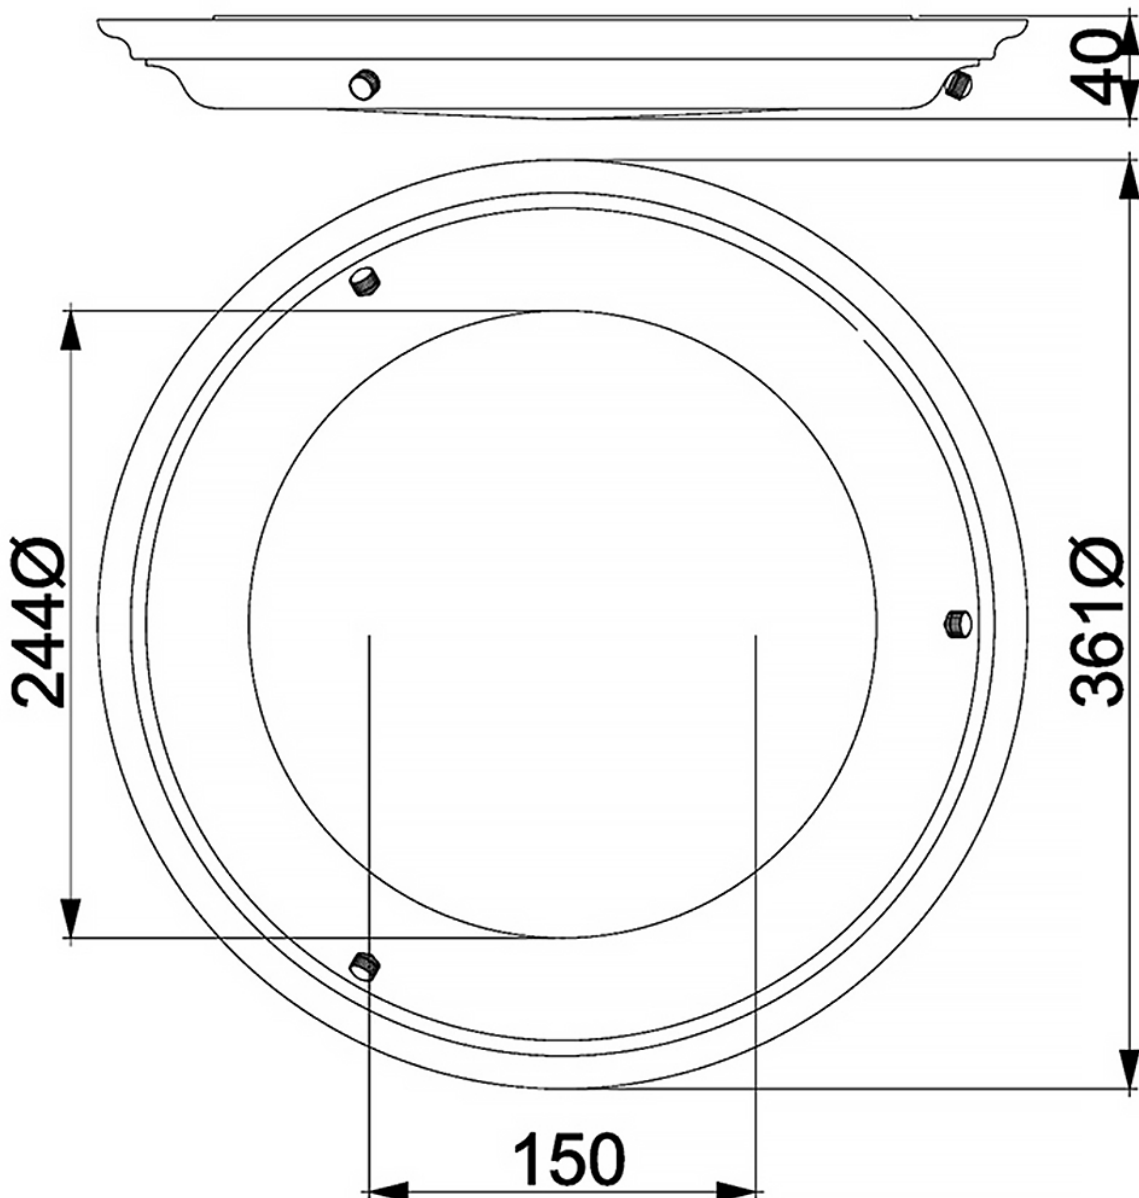

Elstead - Welland WELLAND-F-PC Flush Light

CONTACT