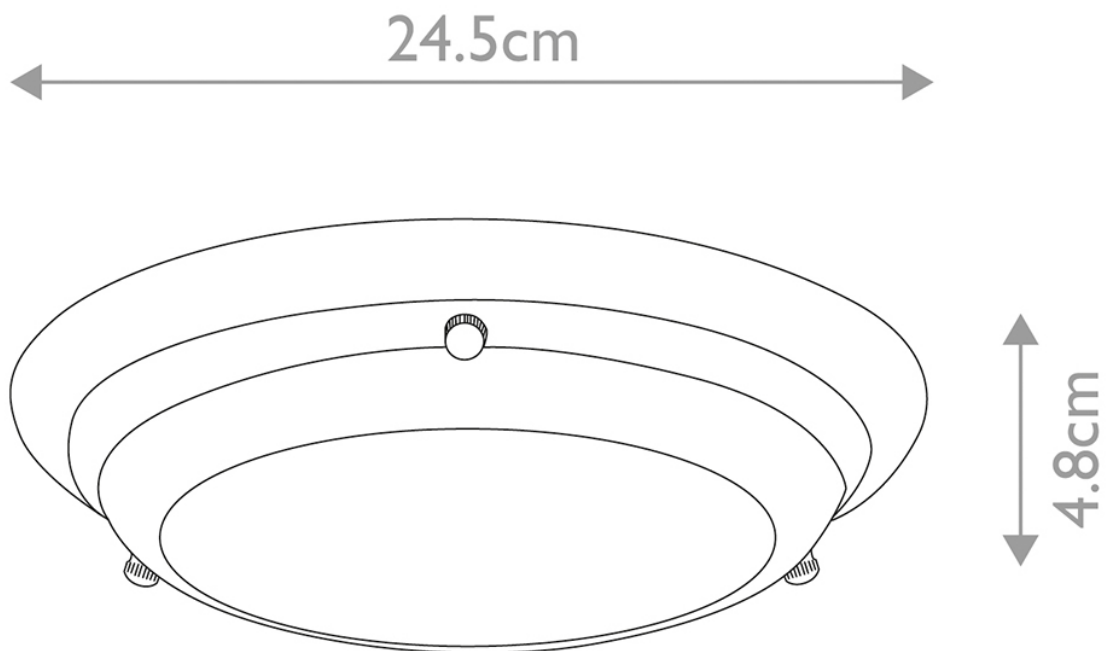

Elstead - Welland WELLAND-F-S-PB Flush Light

CONTACT