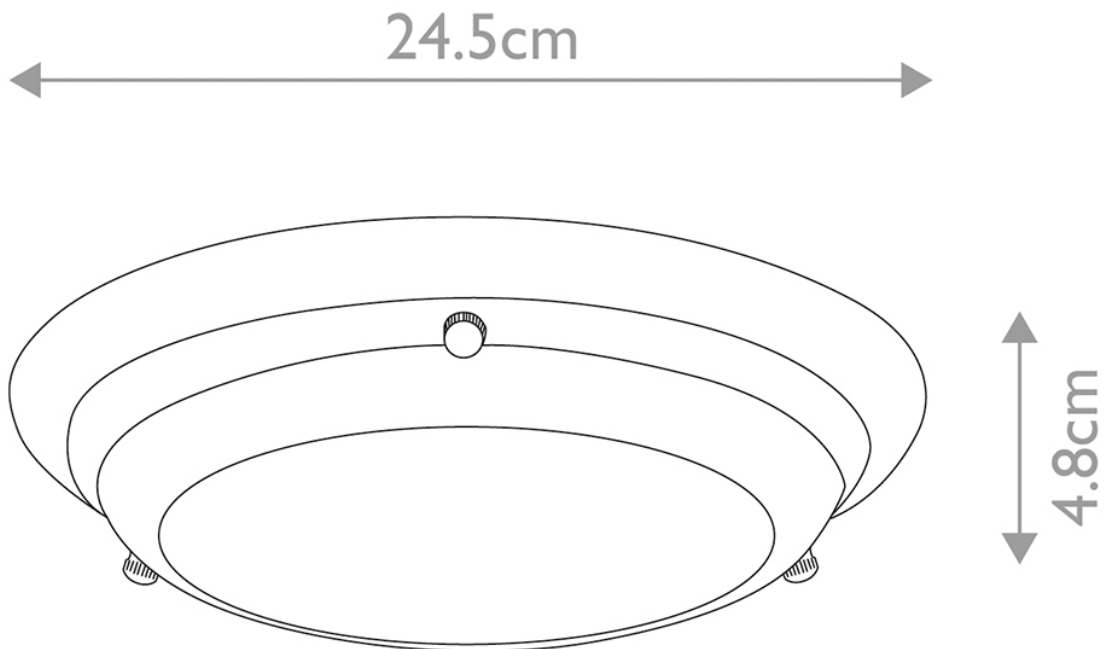

Elstead - Welland WELLAND-F-S-PC Flush Light

CONTACT