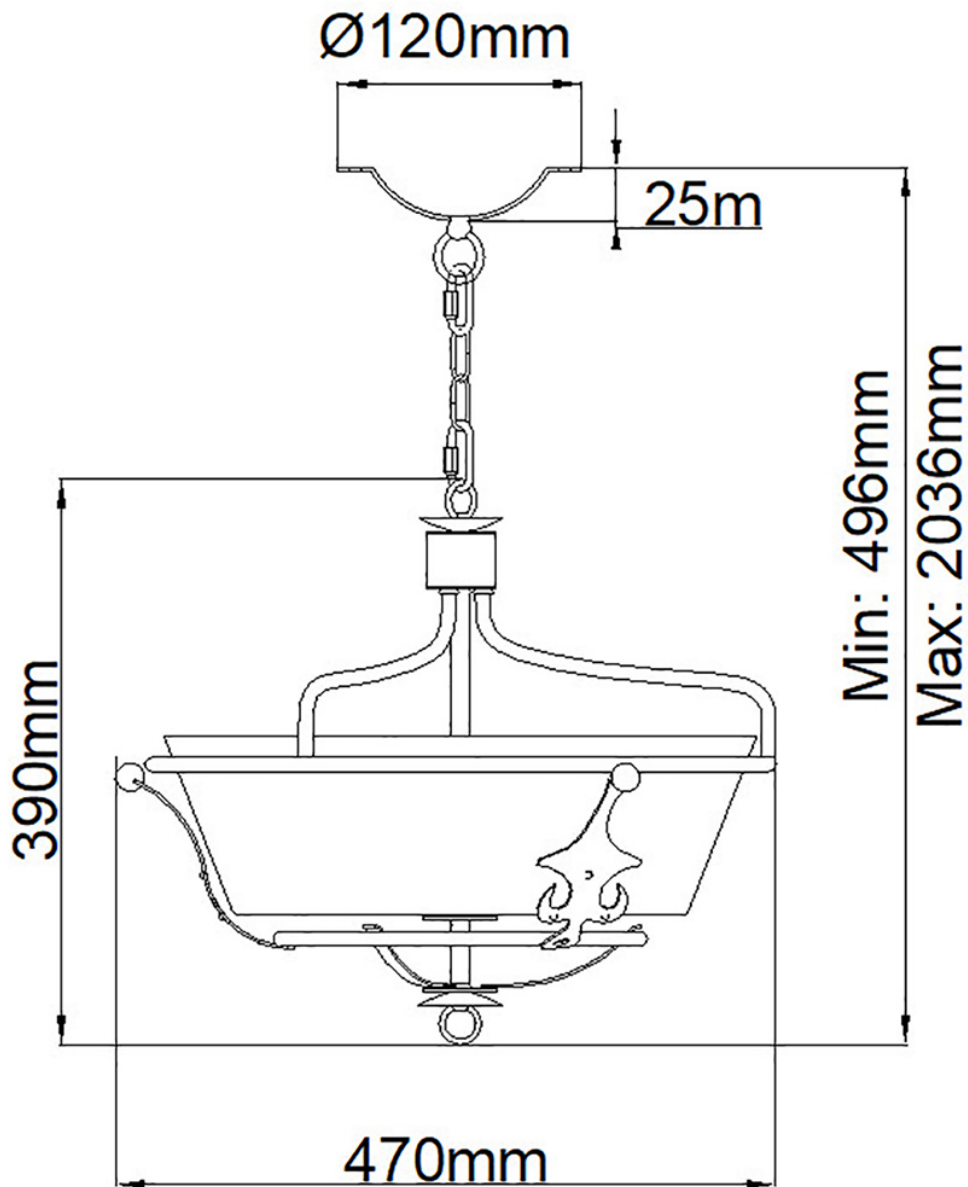

Elstead - Windsor Graphite WINDSOR-SF-GR Semi-Flush

CONTACT