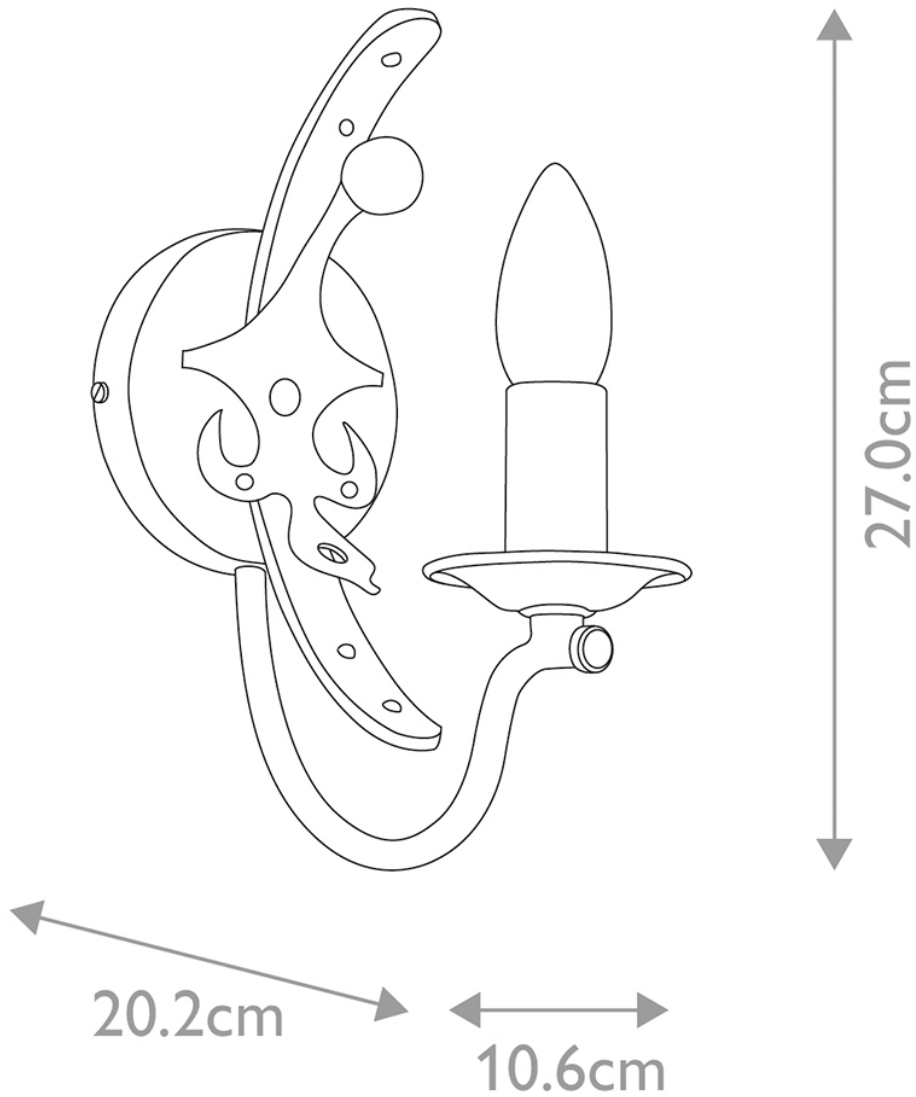

Elstead - Windsor Graphite WINDSOR1-GR Wall Light

CONTACT