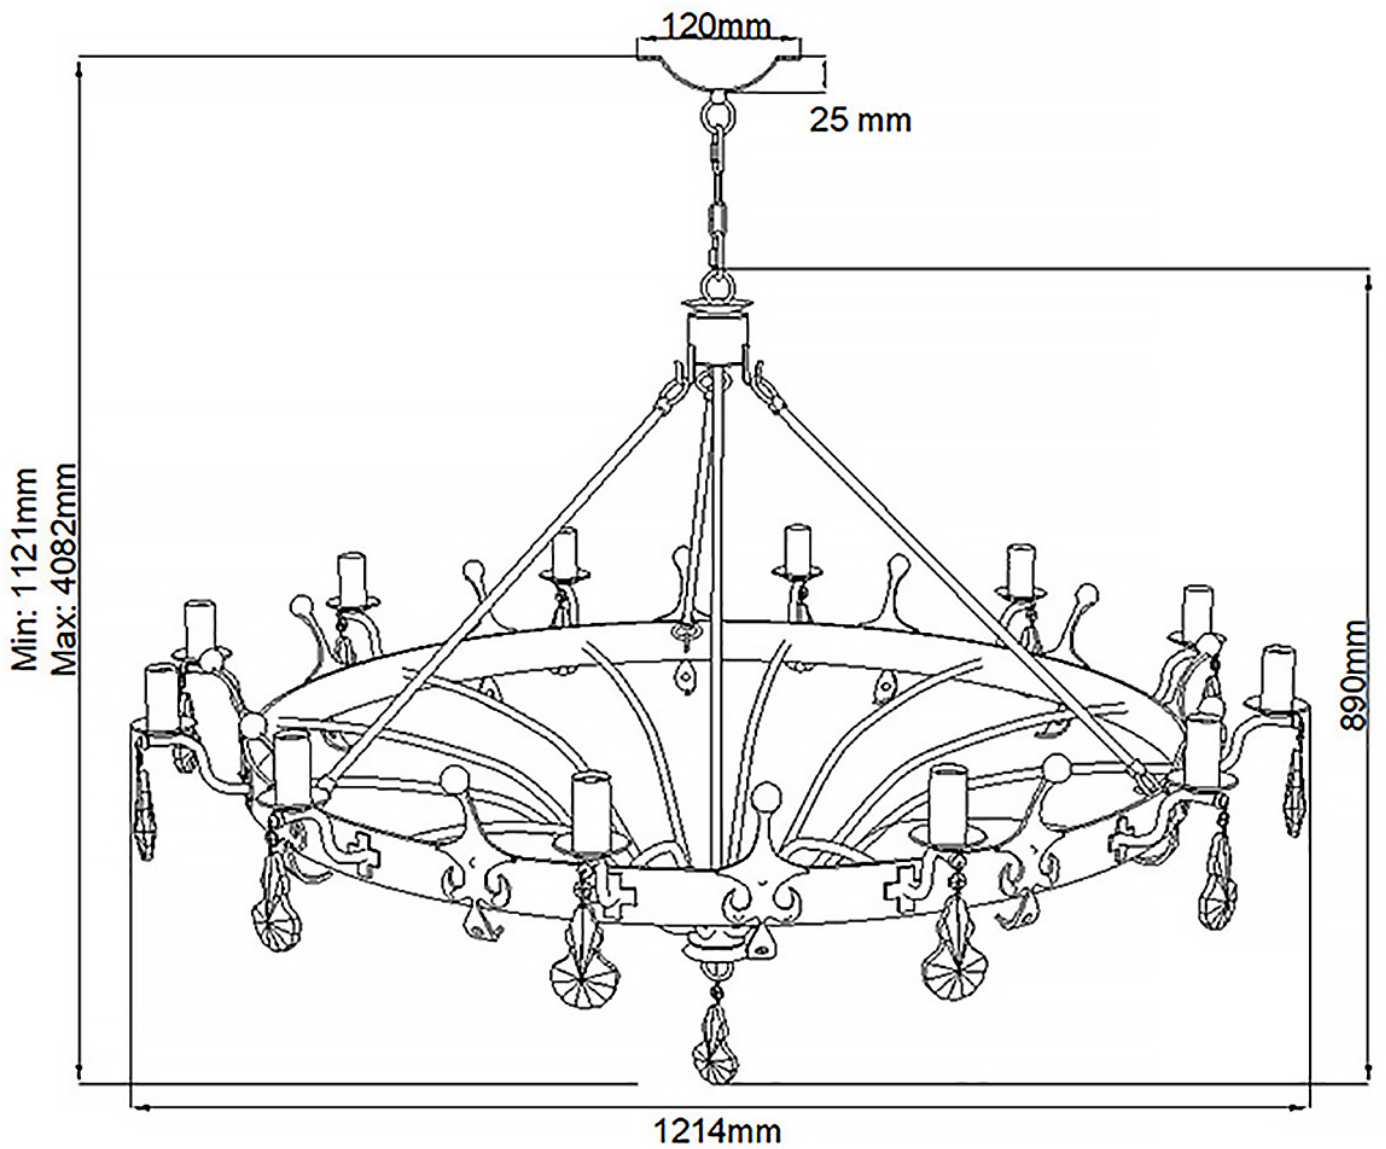

Elstead - Windsor WINDSOR12-GOLD Chandelier

CONTACT