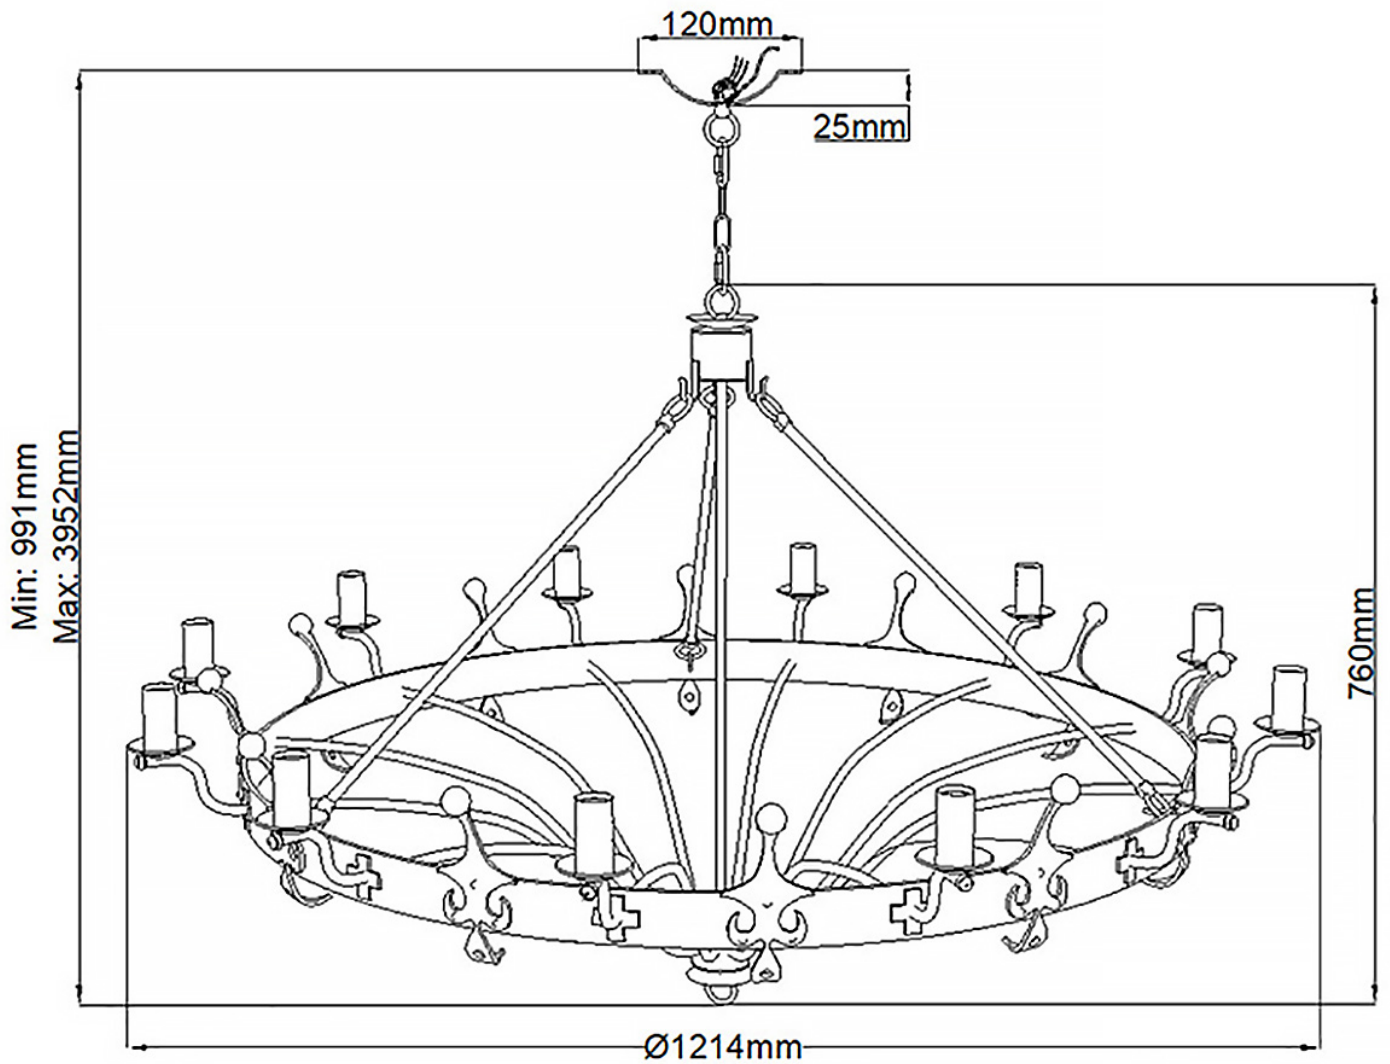

Elstead - Windsor Graphite WINDSOR12-GR Chandelier

**CONTACT**