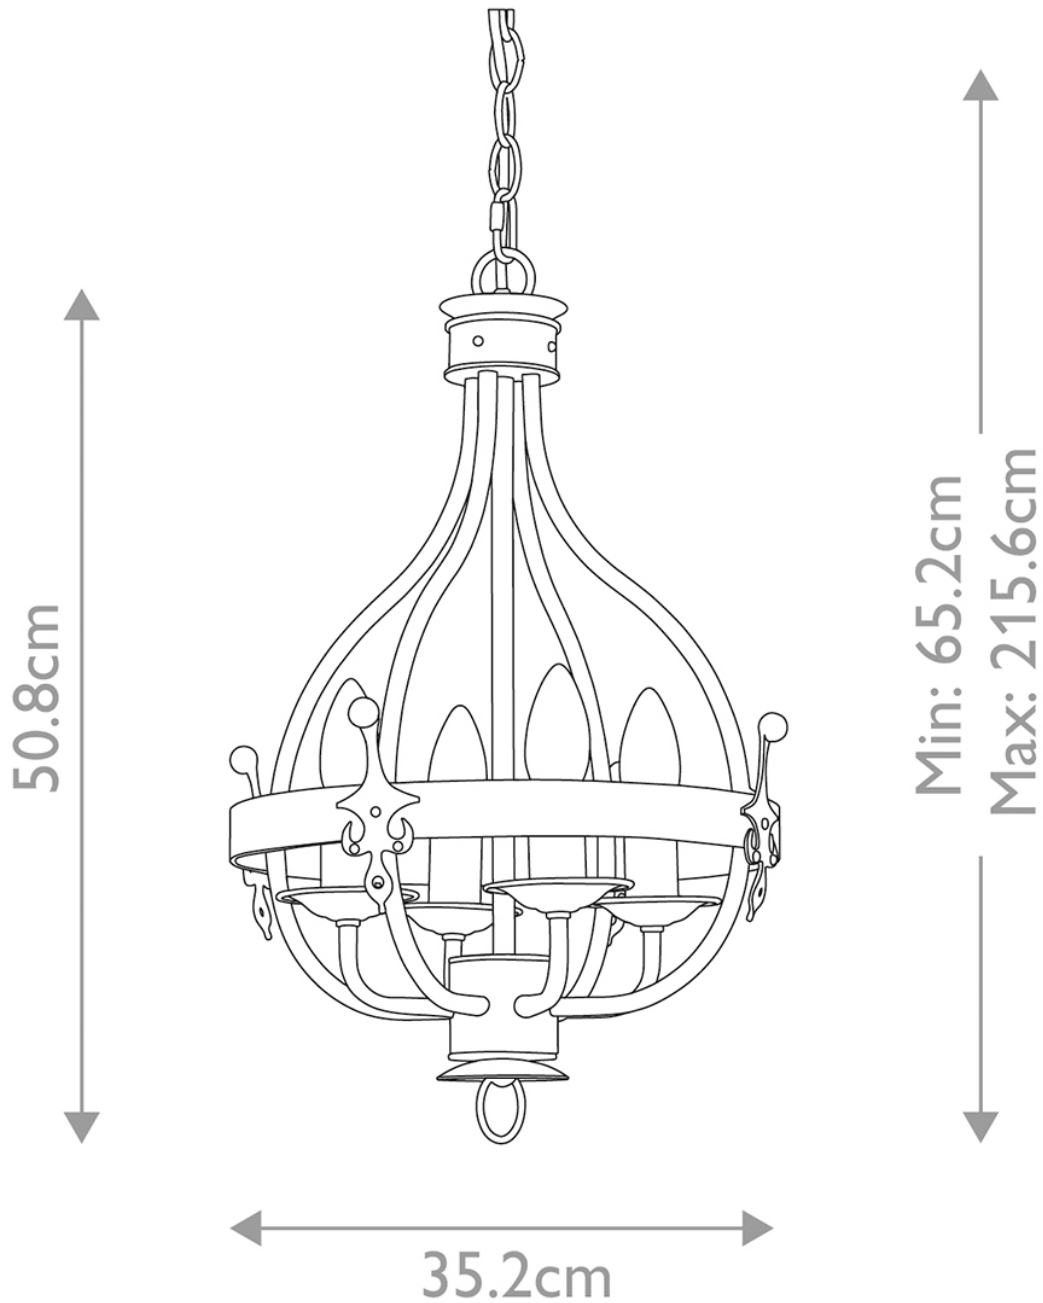

Elstead - Windsor Graphite WINDSOR4-GR Chandelier

CONTACT