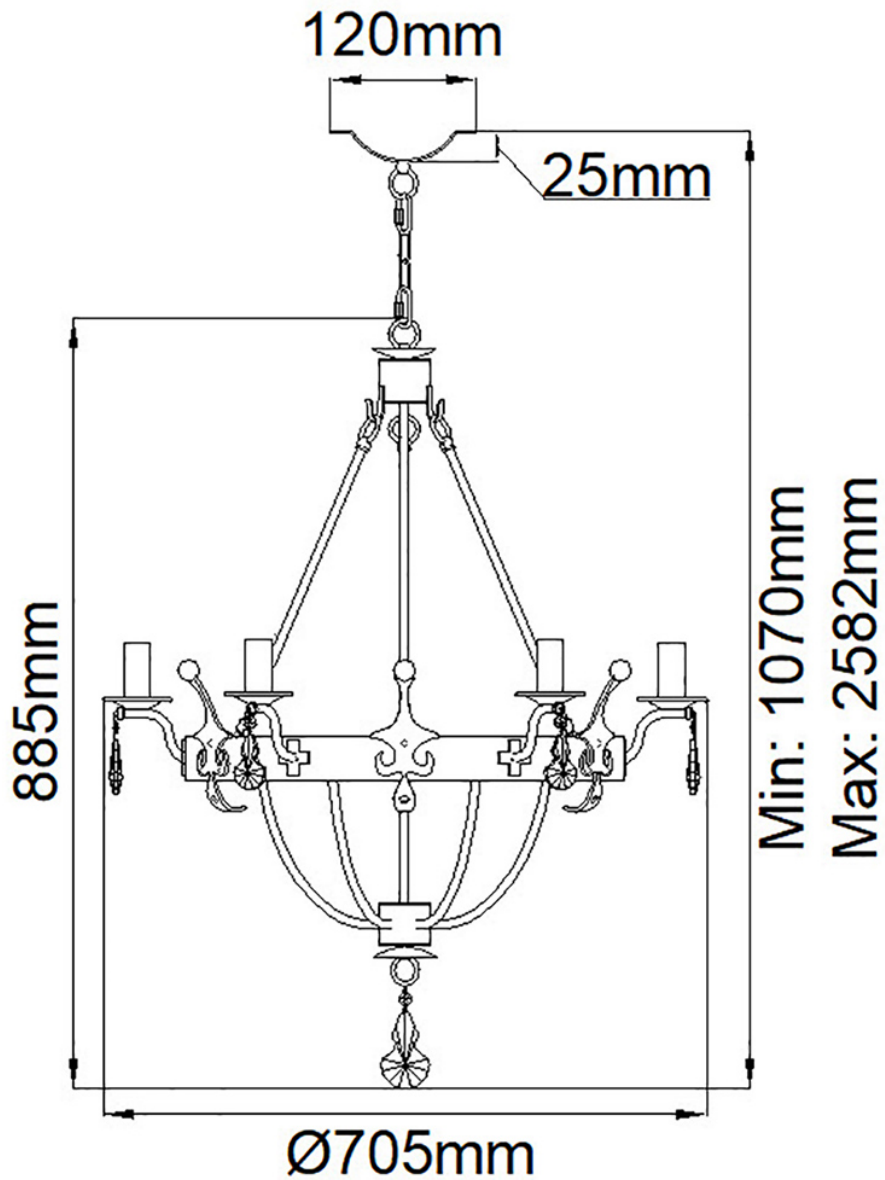

Elstead - Windsor WINDSOR6-GOLD Chandelier

CONTACT