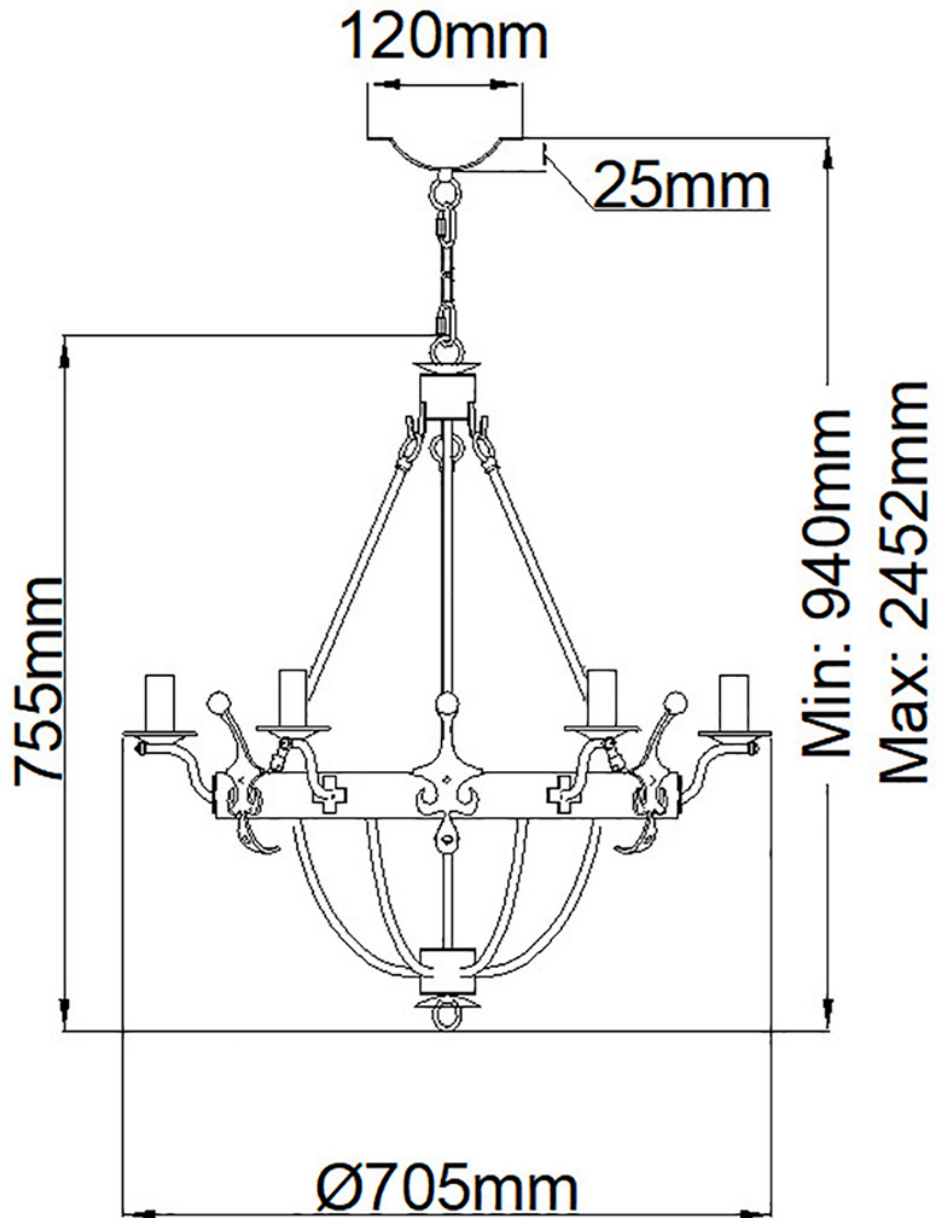

Elstead - Windsor Graphite WINDSOR6-GR Chandelier

CONTACT