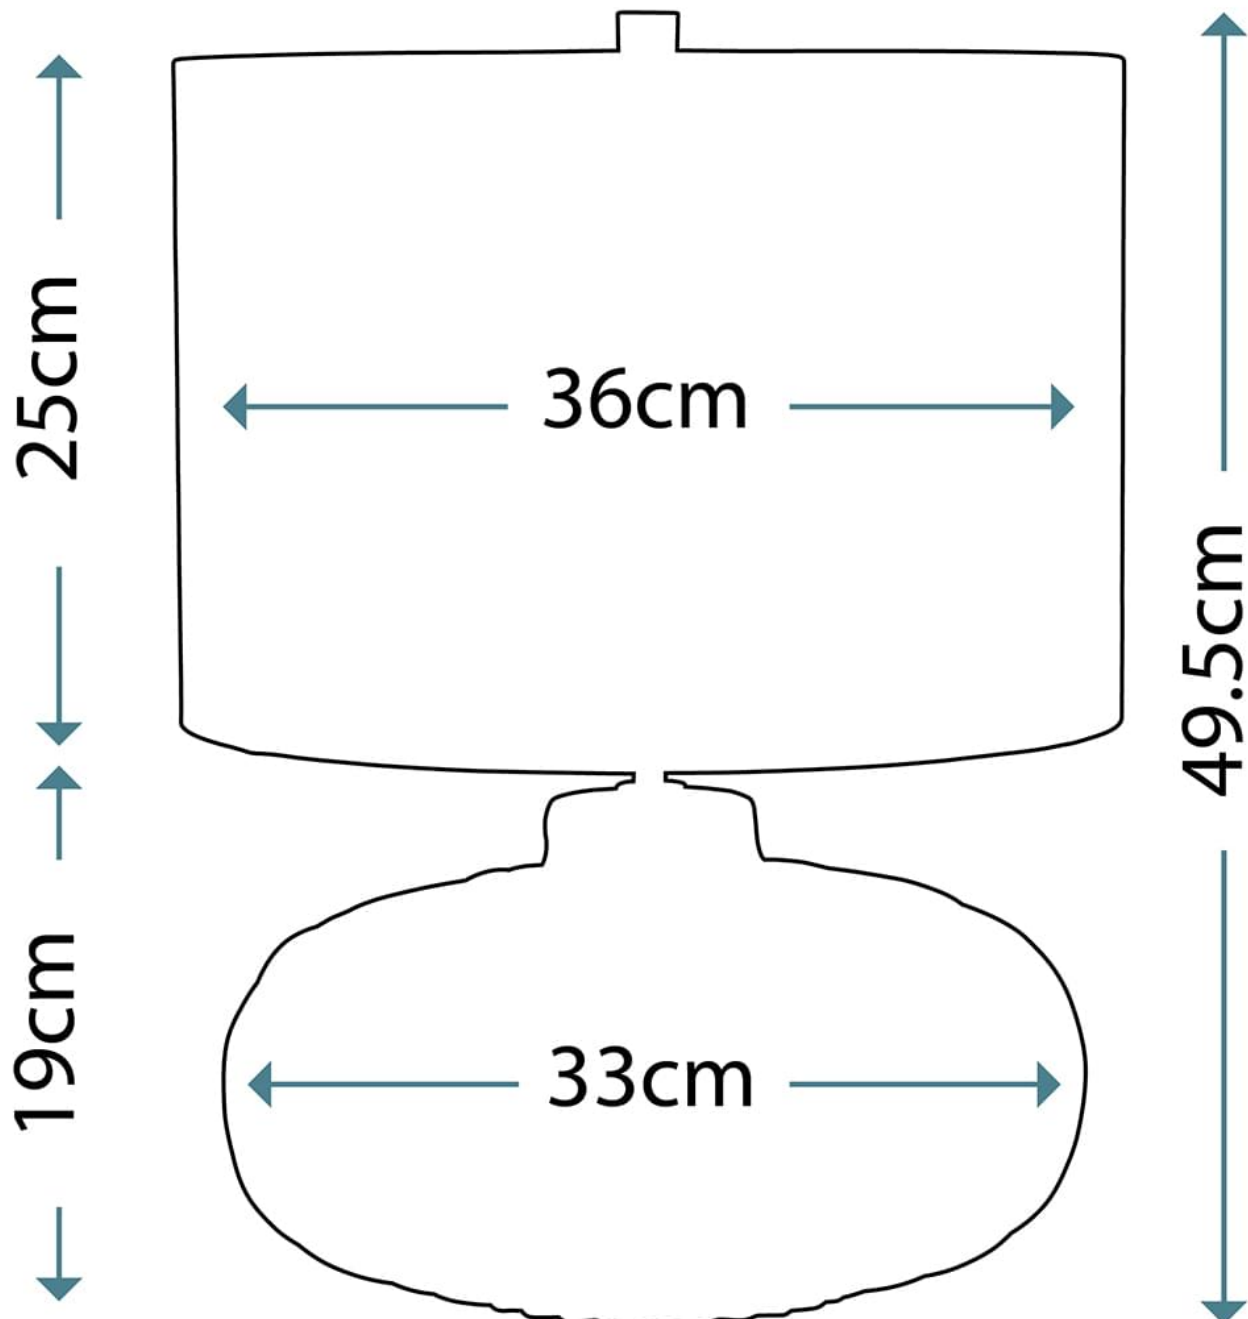

Elstead - Woodside WOODSIDE-TL Table Lamp

CONTACT