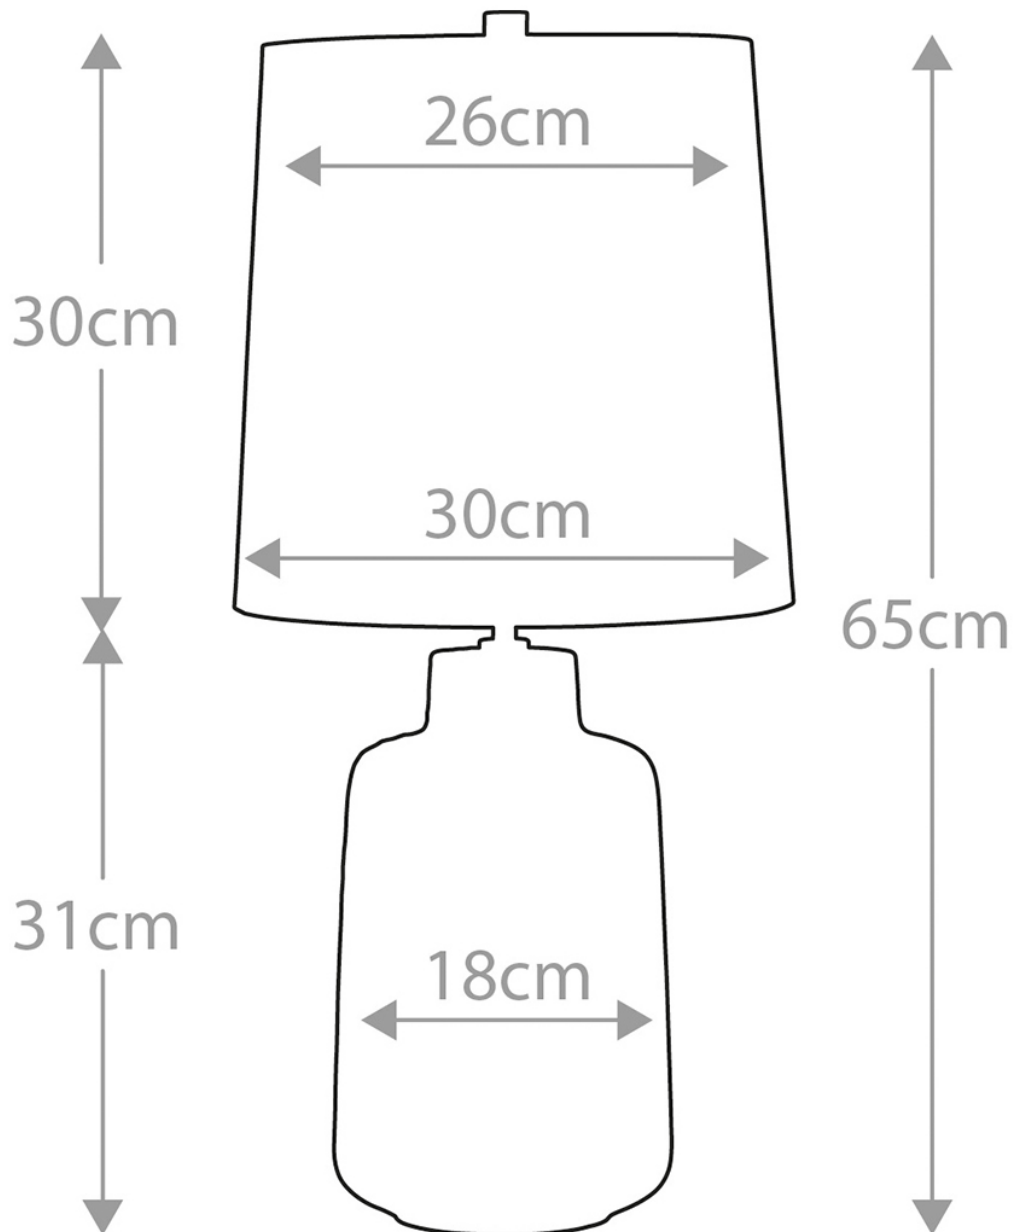

Elstead - Woolwich WOOLWICH-TL Table Lamp

CONTACT