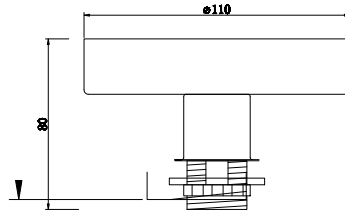

60W Max (required)

Dimmable

**FCL-80734fl**

400mm

320mm