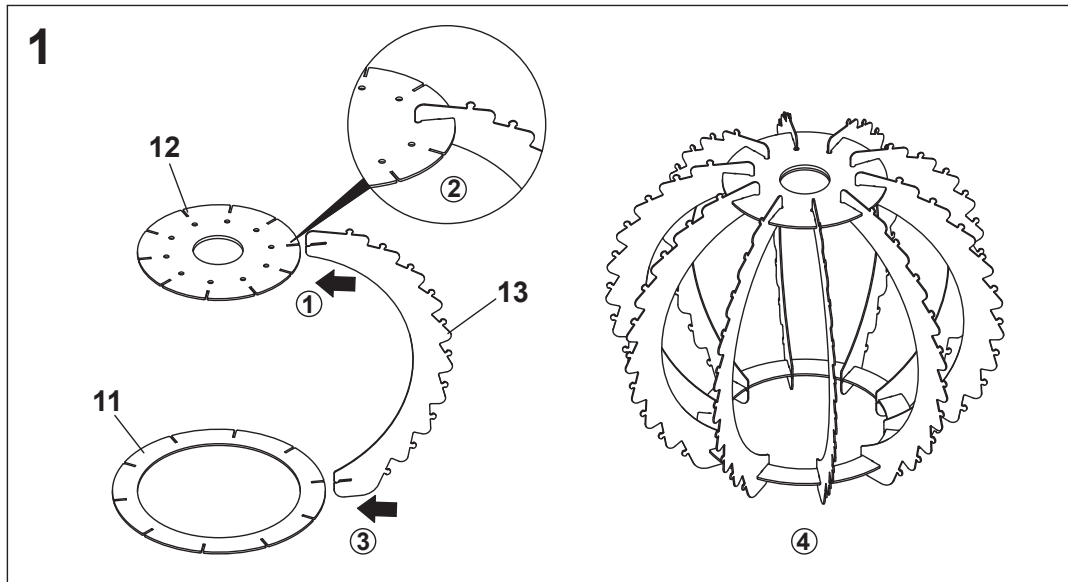

40W Max B22 BC (required)

Dimmable

FCL-11044

40W Max B22 BC (required)

Dimmable

FCL-11044

3

2 of 2