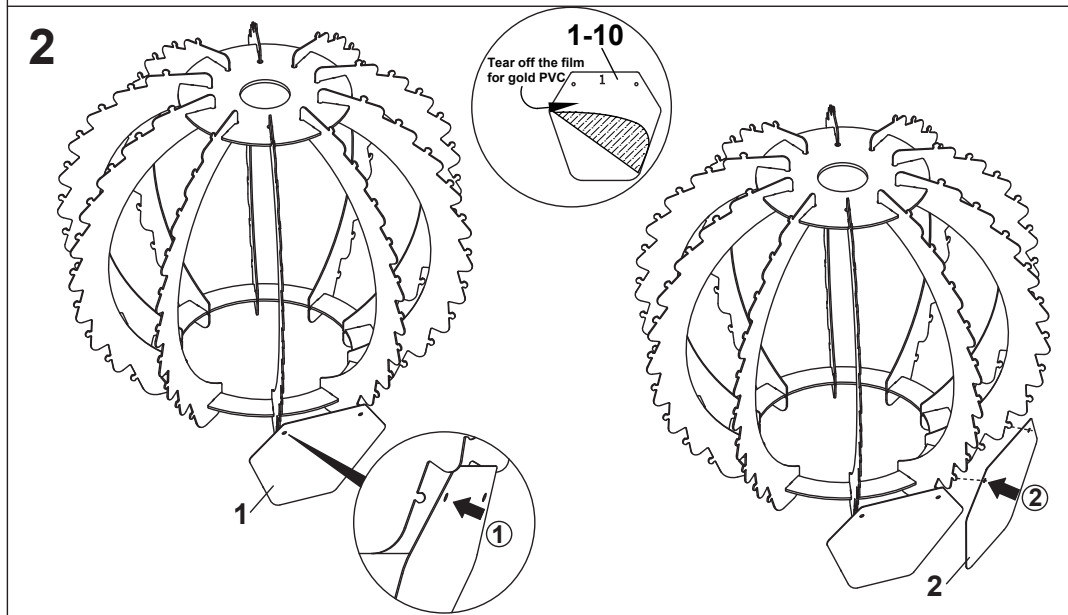

40W Max B22 BC (required)

Dimmable

FCL-11044

40W Max B22 BC (required)

Dimmable

FCL-11044

3

2 of 2