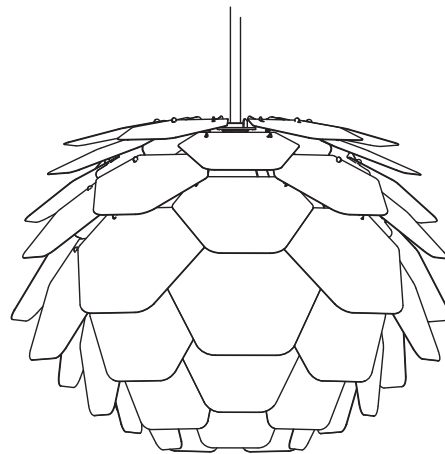

40W Max B22 BC (required)

Dimmable

FCL-11044

40W Max B22 BC (required)

Dimmable

FCL-11044

3

2 of 2