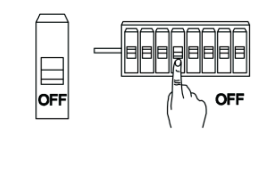

40W Max B22 BC (required)

Dimmable

FCL-11044

40W Max B22 BC (required)

Dimmable

FCL-11044

3

2 of 2