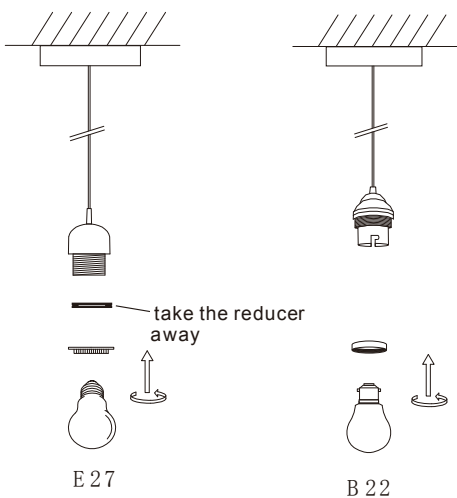

40W Max B22 BC (required)

Dimmable

FCL-11044

40W Max B22 BC (required)

Dimmable

FCL-11044

3

2 of 2