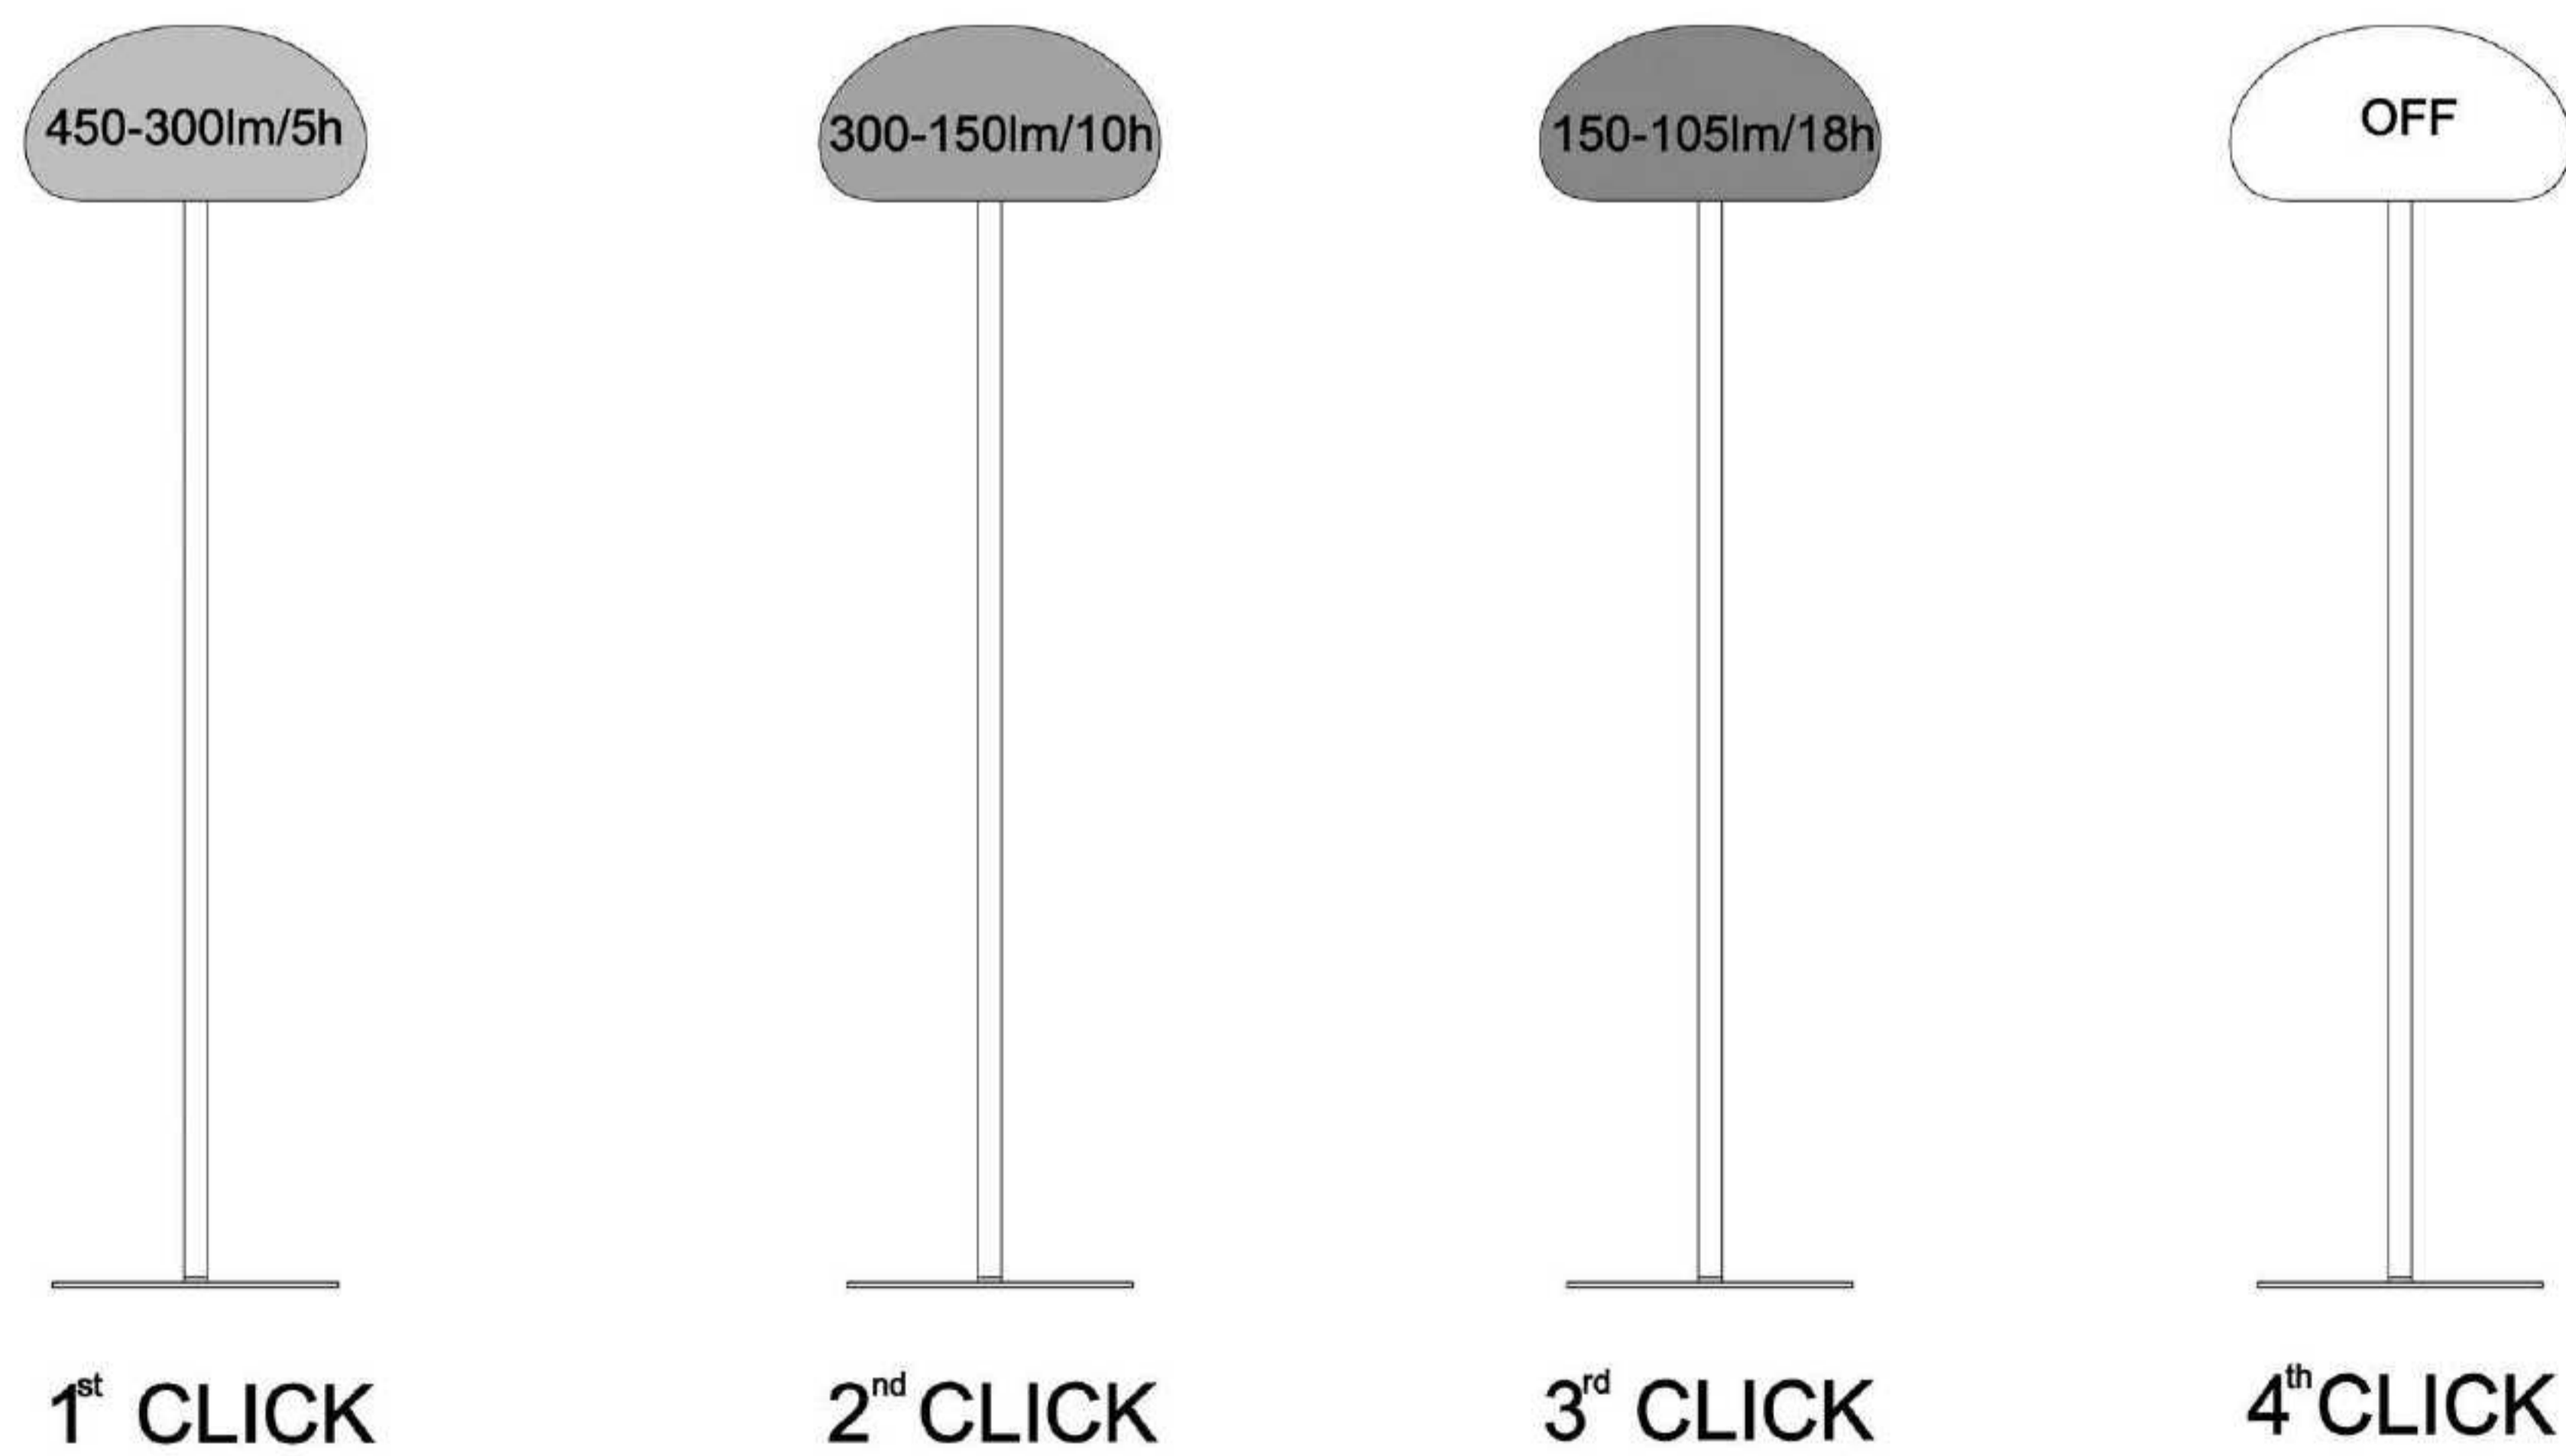

### 3-STEP MOODMAKER™

## Warning

\* This luminaire has been designed to be used in operating temperatures between -20° and +45°C. If luminaire is used in other ambient temperatures, the life of the battery may be reduced and not work properly. Don't leave this product under direct sunlight.