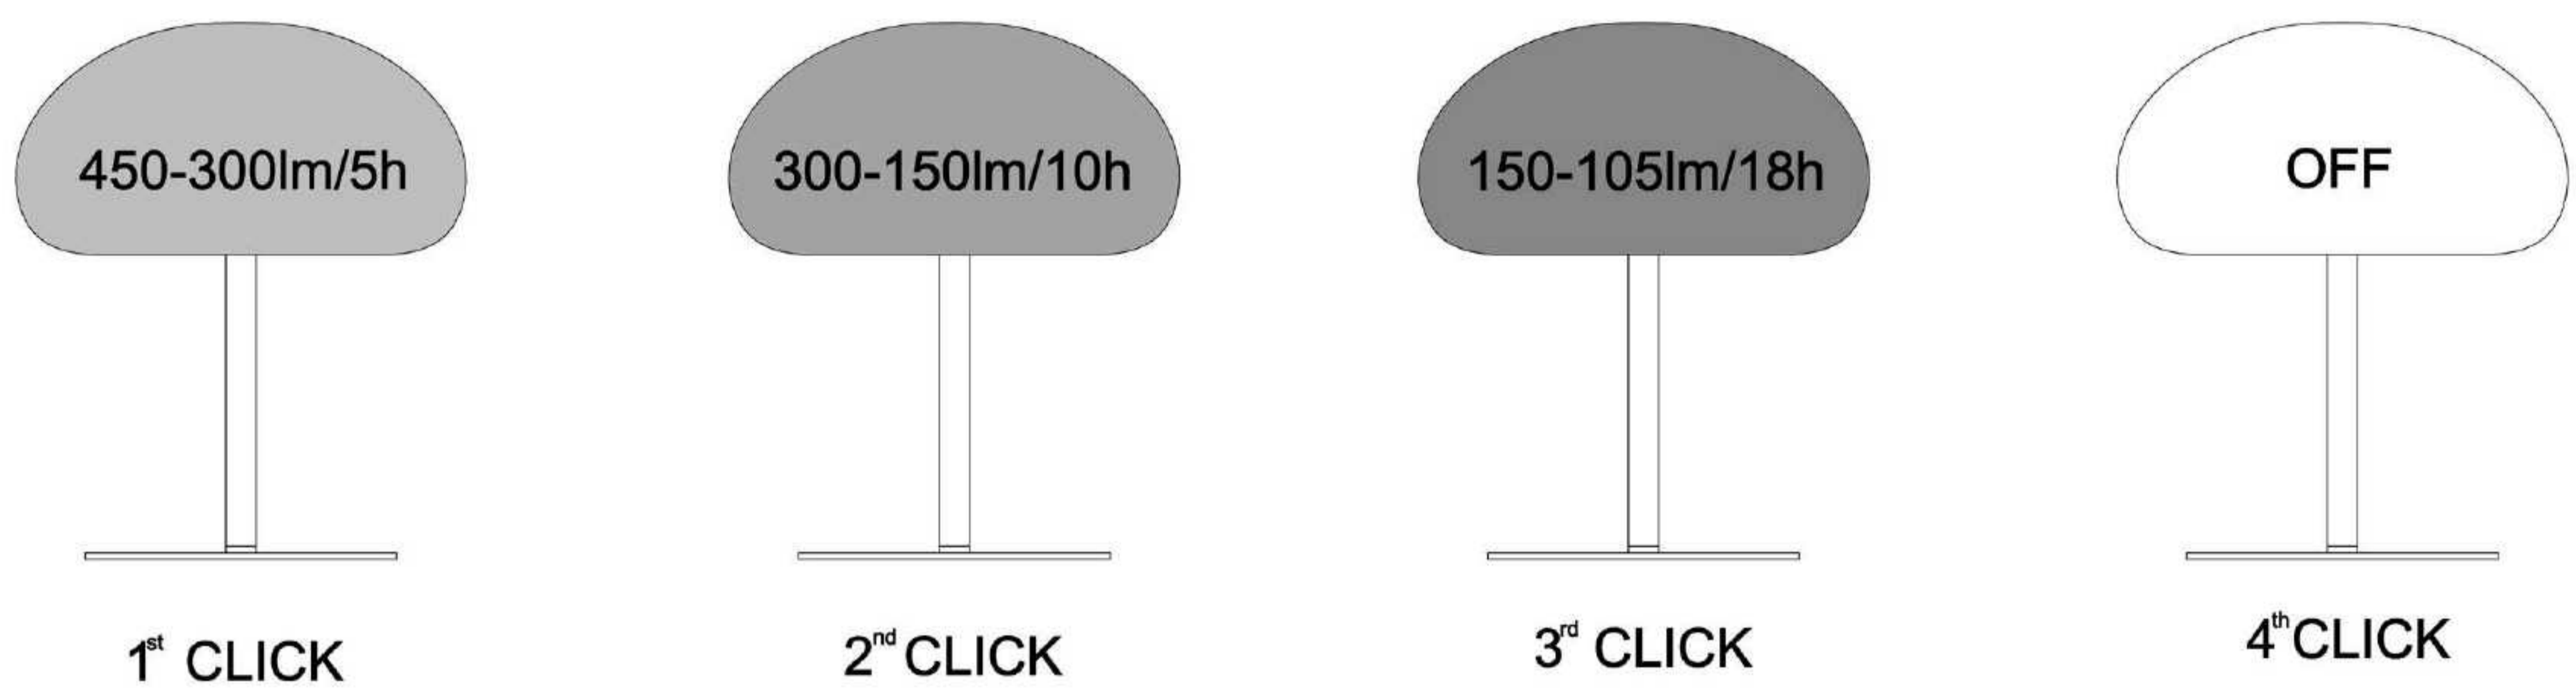

3-STEP MOODMAKER™

Warning

* This luminaire has been designed to be used in operating temperatures between -20° and +45°C. If luminaire is used in other ambient temperatures, the life of the battery may be reduced and not work properly. Don't leave this product under direct sunlight.