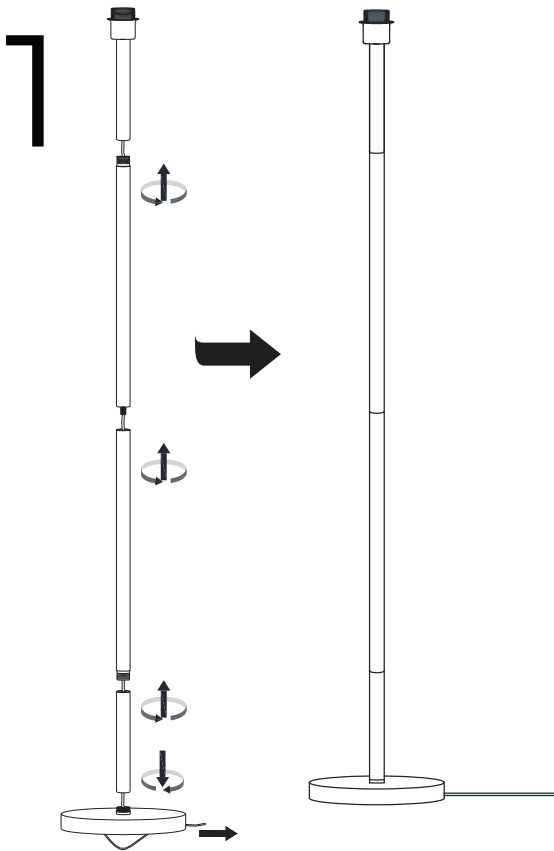

40W Max E27 ES (required)
Non-dimmable
FCL-22353

2