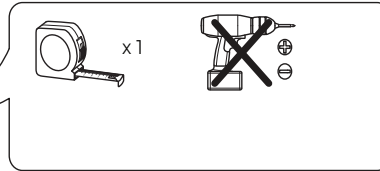

40W Max E27 ES (required)
Non-dimmable
FCL-22362

- H1 x 1
- H2 x 2
- H3 x 2

1

2

3