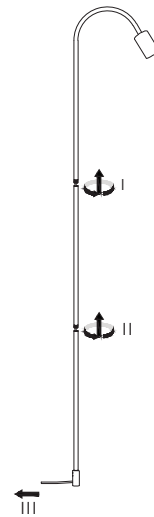

40W Max E27 ES (required)
Non-dimmable
FCL-22362

- H1 x 1
- H2 x 2
- H3 x 2

1

2

3