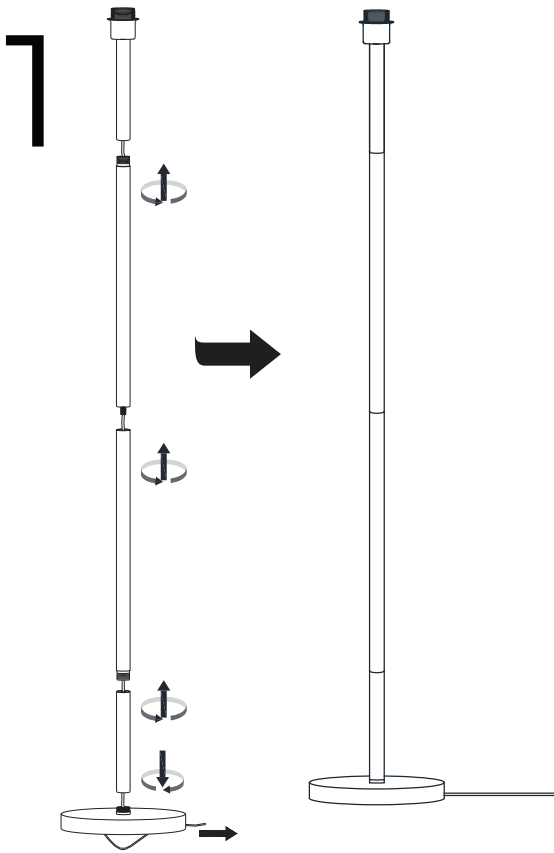

40W Max E27 ES (required)
Non-dimmable
FCL-22367

2