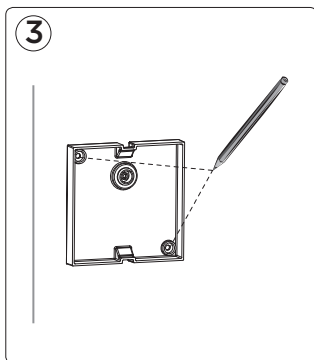

x 2

x 1

Ø 6mm

8

9

10

beam your way
with gemini

LUTEC Europe NV