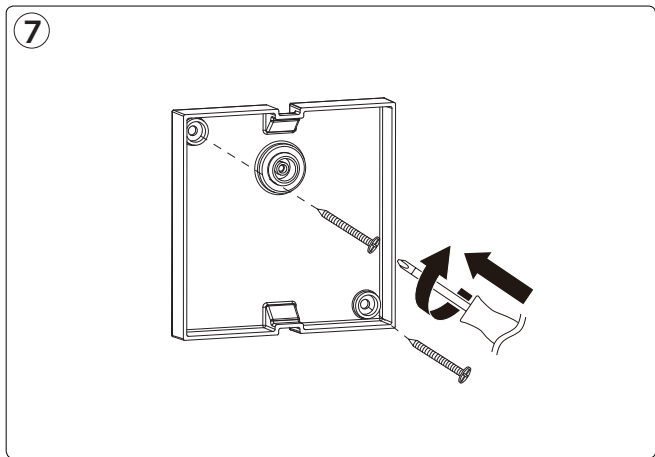

x 2

x 1

Ø 6mm

8

9

10

beam your way
with gemini

LUTEC Europe NV