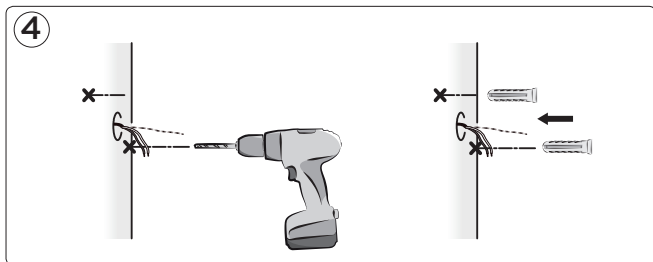

x 2

x 1

Ø 6mm

8

9

10

beam your way
with gemini

LUTEC Europe NV