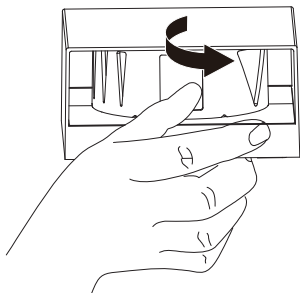

x 2

x 1

Ø 6mm

8

9

10

beam your way
with gemini

LUTEC Europe NV