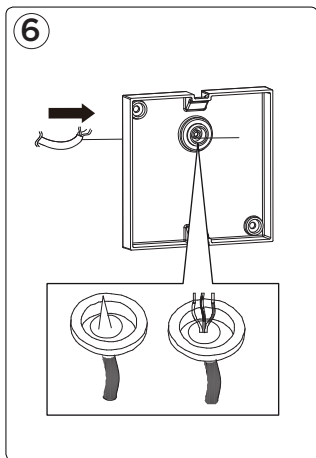

x 2

x 1

Ø 6mm

8

9

10

beam your way
with gemini

LUTEC Europe NV