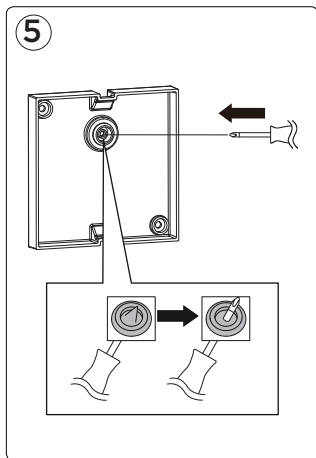

x 2

x 1

Ø 6mm

8

9

10

beam your way
with gemini

LUTEC Europe NV